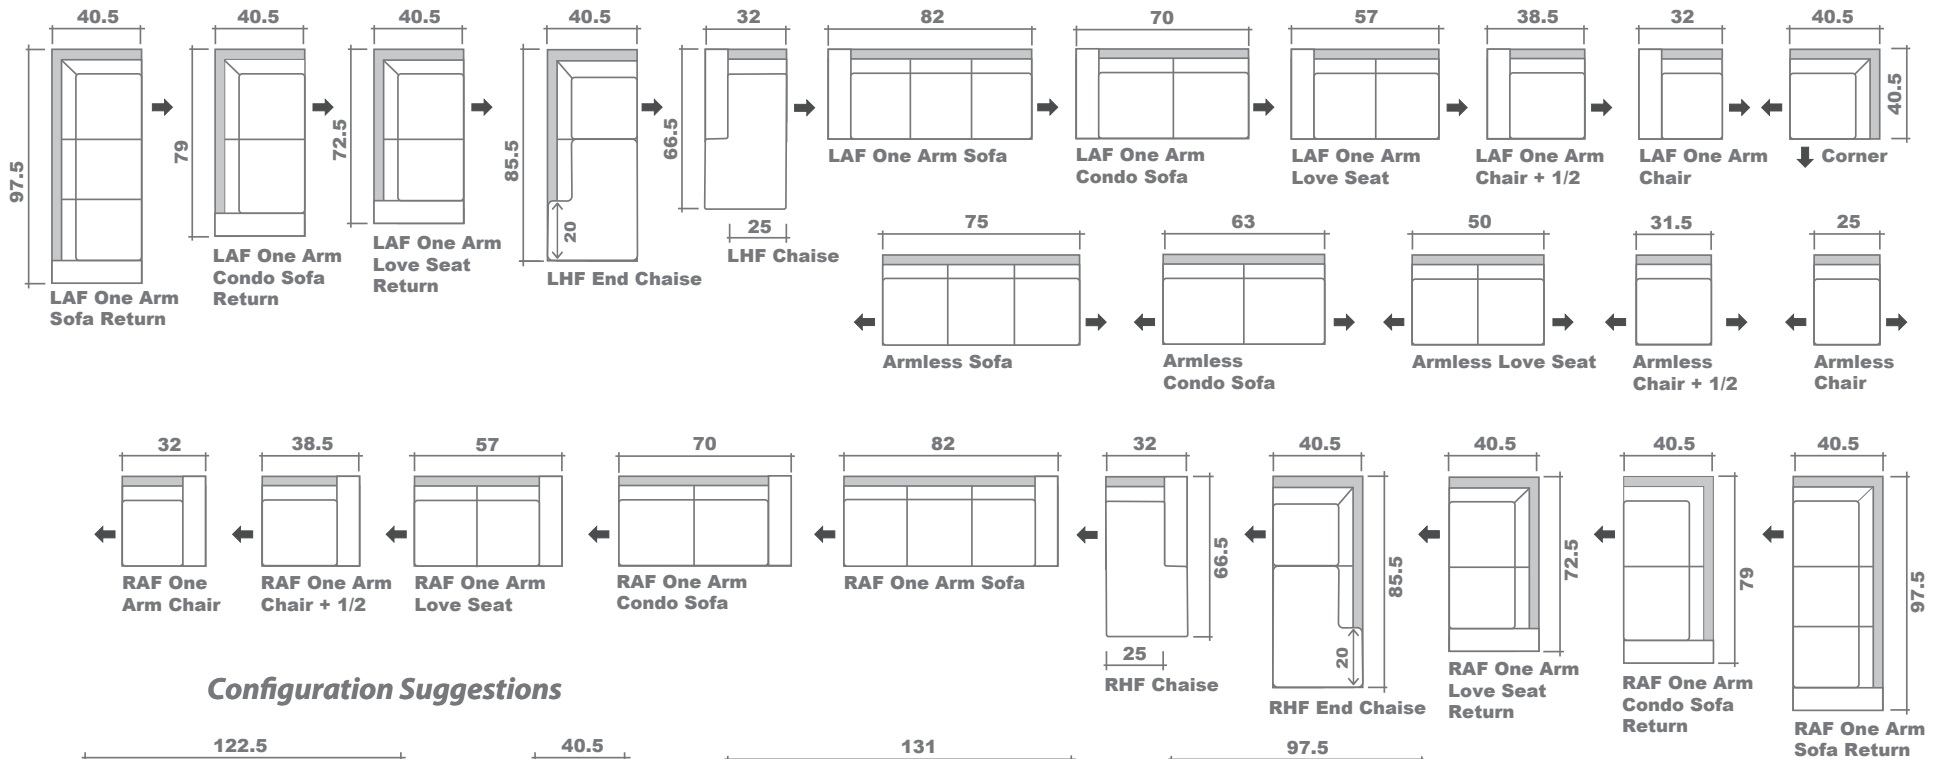

# Mountain Sectional Planner

## Configuration Suggestions

### GENERAL INFORMATION:

\*dye-lot of the actual fabric and the swatch may not be exact match  
 \*no zipper/inserts in fibre filled toss pillows

\*overall dimensions may vary +/- 1"  
 \*see fabric swatch for exact colour