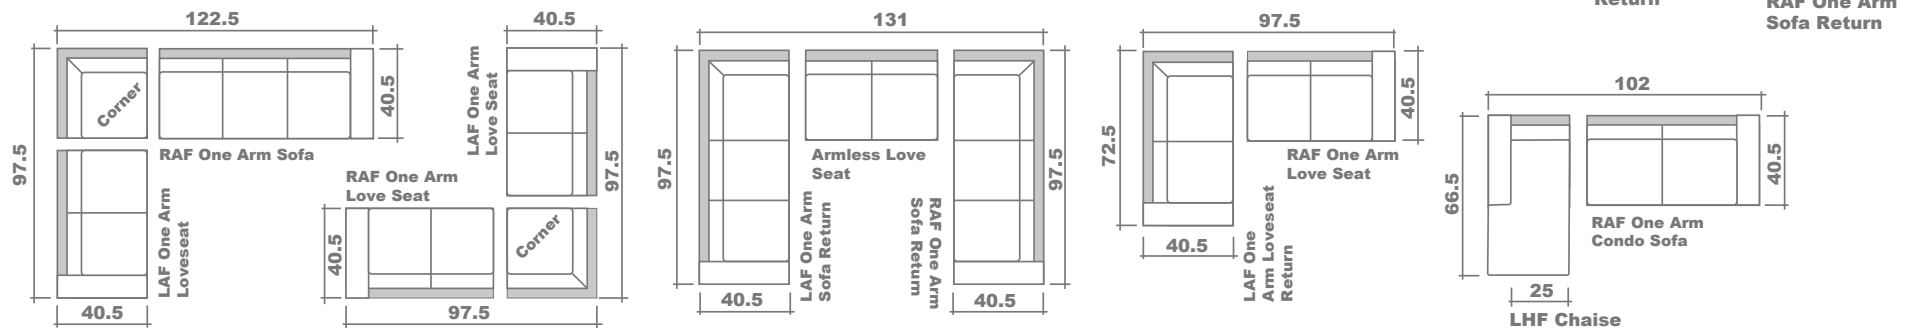

# Mountain Sectional Planner

### GENERAL INFORMATION:

\*dye-lot of the actual fabric and the swatch may not be exact match  
 \*no zipper/inserts in fibre filled toss pillows

\*overall dimensions may vary +/- 1"  
 \*see fabric swatch for exact colour