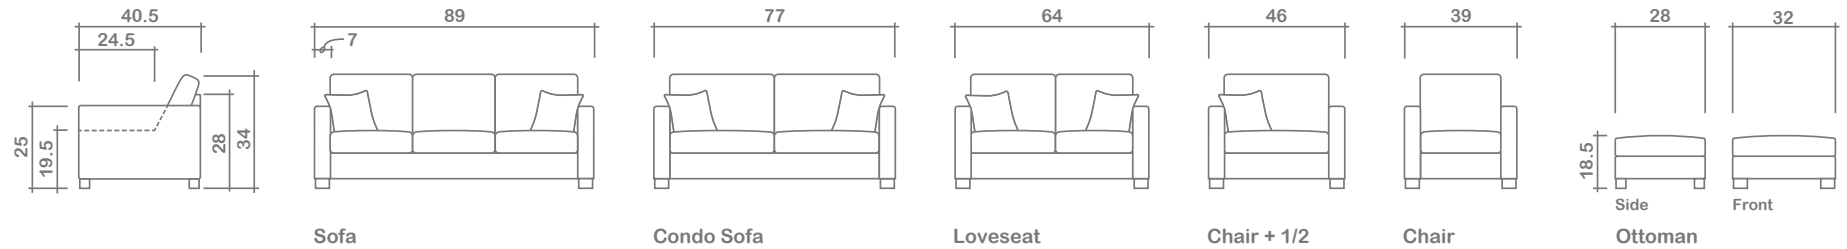

Mountain Collection

Top
 Sofa Chaise w/ Reversible Ottoman

Arms Detachable: Yes (Sofa only)

See Mountain Sectional Planner for more components

Sofa Beds Available: Yes (Dimensions vary to accommodate bed mechanism)

GENERAL INFORMATION:

- *dye-lot of the actual fabric and the swatch may not be exact match
- *no zipper/inserts in fibre filled toss pillows
- *overall dimensions may vary +/- 1"
- *see fabric swatch for exact colour

SPECIFICATIONS:

- Back:** Loose
- Back Pillows:** Box band, top stitch, fibre fill
- Body:** Top stitch on arms
- Seat Cushions:** Box band, top stitch, 7" thick crown foam w/ polyester fibre wrap
- Suspension:** Seat: Springs | Back: Webbing
- Toss Pillows:** Simple, 18" x 18", fibre fill

SOFABEDS:

- Overall height, seat height & arm height increases by 2.5"
- Overall depth of sofabed increases approximately 53" when opened

LEG:

Milano Front Dark