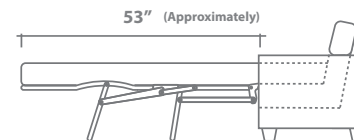

GENERAL INFORMATION:

- *dye-lot of the actual fabric and the swatch may not be exact match
- *no zipper/inserts in fibre filled toss pillows
- *overall dimensions may vary +/- 1"
- *see fabric swatch for exact colour

SPECIFICATIONS:

- Back:** Loose
- Back Pillows:** Box band, top stitch, fibre fill
- Body:** Top stitch on arms
- Seat Cushions:** Box band, top stitch, 7" thick crown foam w/ polyester fibre wrap
- Suspension:** Seat: Springs | Back: Webbing
- Toss Pillows:** Simple, 18" x 18", fibre fill

SOFABEDS:

- Overall height, seat height & arm height increases by 2.5"
- Overall depth of sofabed increases approximately 53" when opened

LEG:

Milano Front Dark