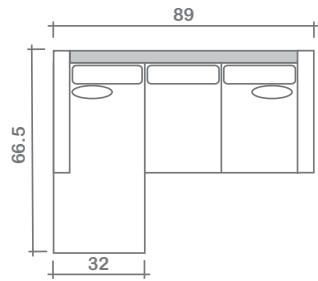

Mountain Collection

Top
 Sofa Chaise w/ Reversible Ottoman

Arms Detachable: Yes (Sofa only)

See Mountain Sectional Planner for more components

Sofa Beds Available: Yes (Dimensions vary to accommodate bed mechanism)

GENERAL INFORMATION:

- *dye-lot of the actual fabric and the swatch may not be exact match
- *no zipper/inserts in fibre filled toss pillows
- *overall dimensions may vary +/- 1"
- *see fabric swatch for exact colour

SPECIFICATIONS:

- Back:** Loose
- Back Pillows:** Box band, top stitch, fibre fill
- Body:** Top stitch on arms
- Seat Cushions:** Box band, top stitch, 7" thick crown foam w/ polyester fibre wrap
- Suspension:** Seat: Springs | Back: Webbing
- Toss Pillows:** Simple, 18" x 18", fibre fill

SOFABEDS:

- Overall height, seat height & arm height increases by 2.5"
- Overall depth of sofabed increases approximately 53" when opened

LEG:

Milano Front Dark