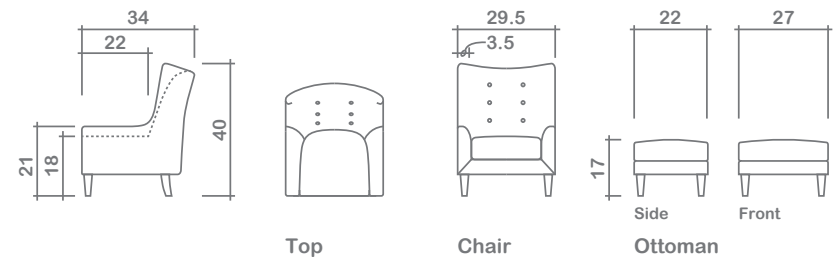

# Moscow Chair

**\*Not available in vinyl or velvet fabrics\***

**Arms Detachable:** No

**No other items available in this style**

**GENERAL INFORMATION:**

- \*dye-lot of the actual fabric and the swatch may not be exact match
- \*no zipper/inserts in fibre filled toss pillows
- \*overall dimensions may vary +/- 1"
- \*see fabric swatch for exact colour

**SPECIFICATIONS:**

- Back:** Tight, 6 buttons(2x3rows)
- Body:** Piping on arms and back
- Seat cushion:** Box band, piped, 5" thick foam w/polyester fibre wrap
- Suspension:** Seat: Webbing | Back: Webbing

**LEG:**

- Front: Mckenna Dark
- Back: 6.5" Back Dark