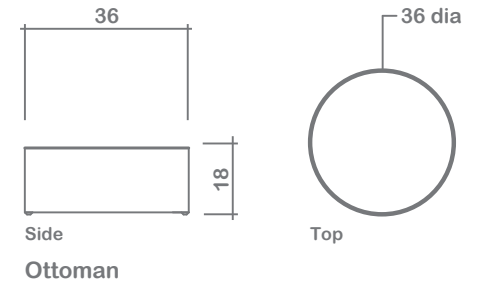

Moon Ottoman

Child Protection: Air holes in bottom & top boards

No other items available in this style

GENERAL INFORMATION:

- *dye-lot of the actual fabric and the swatch may not be exact match
- *no zipper/inserts in fibre filled toss pillows
- *overall dimensions may vary +/- 1"
- *see fabric swatch for exact colour

SPECIFICATIONS:

Body Piping: On Top

LEG:

Glides