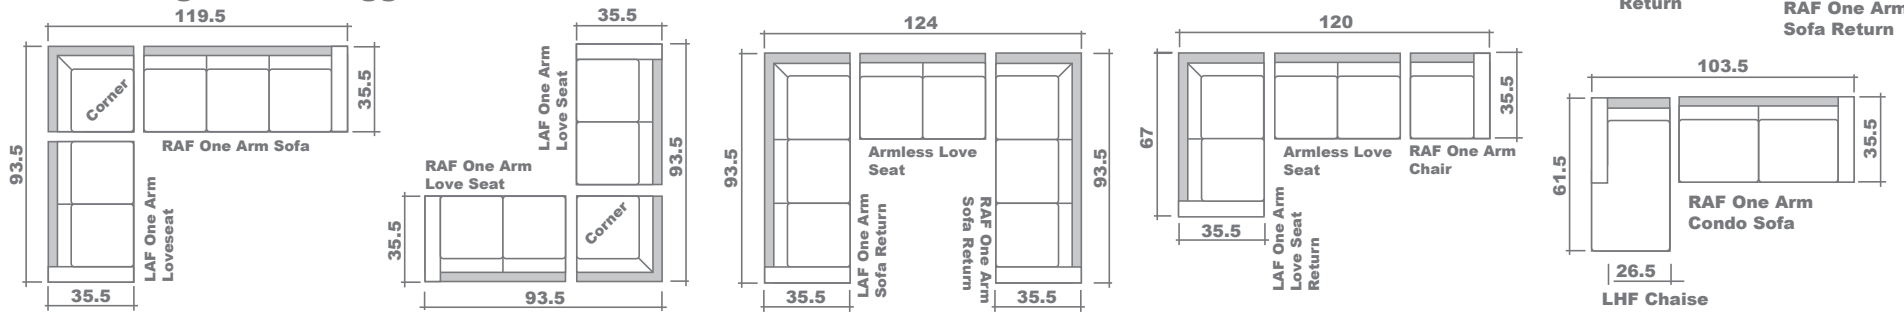

Monroe Sectional Planner

Configuration Suggestions

GENERAL INFORMATION:

- *dye-lot of the actual fabric and the swatch may not be exact match
- *no zipper/inserts in fibre filled toss pillows

- *overall dimensions may vary +/- 1"
- *see fabric swatch for exact colour