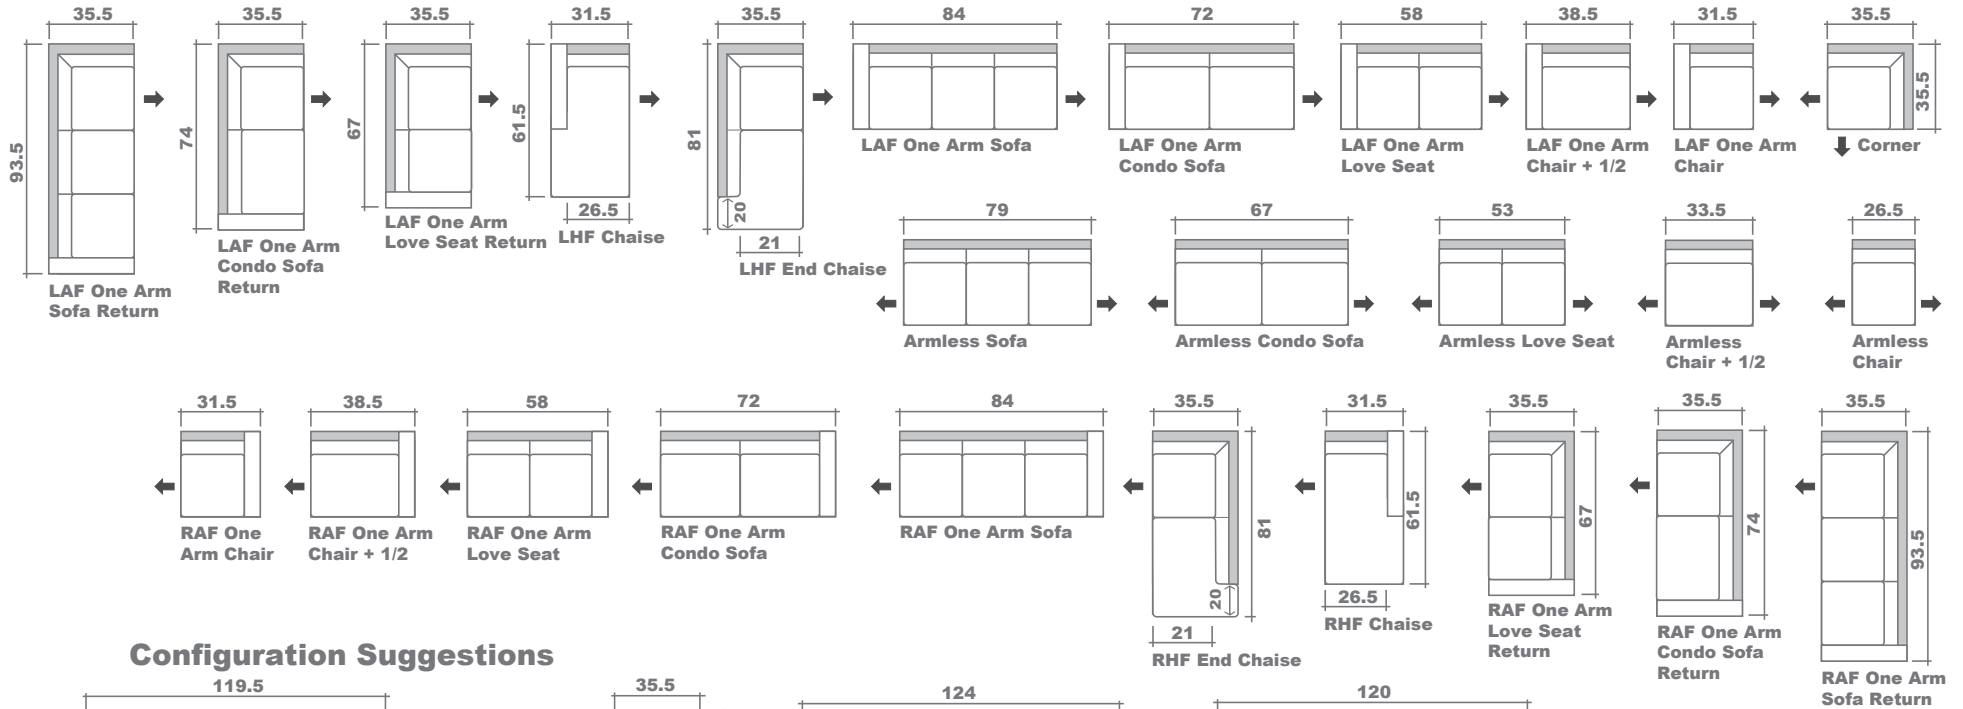

Monroe Sectional Planner

Configuration Suggestions

GENERAL INFORMATION:

- *dye-lot of the actual fabric and the swatch may not be exact match
- *no zipper/inserts in fibre filled toss pillows

- *overall dimensions may vary +/- 1"
- *see fabric swatch for exact colour