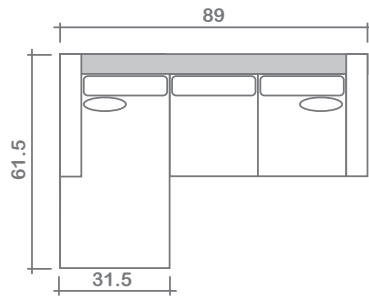

Monroe Collection

Top

Sofa Chaise w/ Reversible Ottoman

Arms Detachable: No

See Monroe Sectional Planner for more components

Sofa Beds Available: No

GENERAL INFORMATION:

- *dye-lot of the actual fabric and the swatch may not be exact match
- *no zipper/inserts in fibre filled toss pillows
- *overall dimensions may vary +/- 1"
- *see fabric swatch for exact colour

SPECIFICATIONS:

- Back:** Loose
- Back Pillows:** Box band, piped, fibre fill
- Body:** Piping on arms
- Seat Cushions:** Box band, piped, 6" thick Crown Foam w/ polyester fibre wrap
- Suspension:** Seat: Springs
- Toss Pillows:** 18" x 18", piped, fibre fill