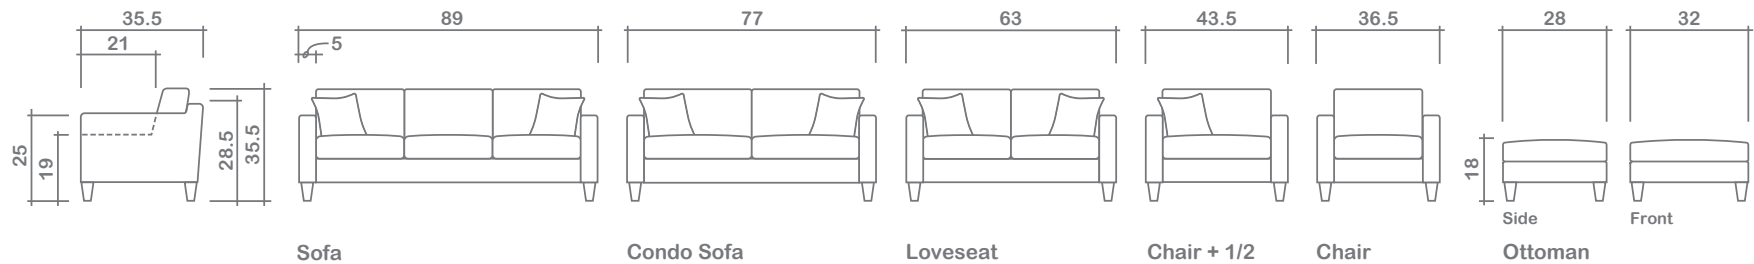

Monroe Collection

Top

Sofa Chaise w/ Reversible Ottoman

Arms Detachable: No

See Monroe Sectional Planner for more components

Sofa Beds Available: No

GENERAL INFORMATION:

- *dye-lot of the actual fabric and the swatch may not be exact match
- *no zipper/inserts in fibre filled toss pillows
- *overall dimensions may vary +/- 1"
- *see fabric swatch for exact colour

SPECIFICATIONS:

- Back:** Loose
- Back Pillows:** Box band, piped, fibre fill
- Body:** Piping on arms
- Seat Cushions:** Box band, piped, 6" thick Crown Foam w/ polyester fibre wrap
- Suspension:** Seat: Springs
- Toss Pillows:** 18" x 18", piped, fibre fill