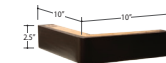

LEG:

Footboard: Mike Dark

Siderails: Mike Centre Dark