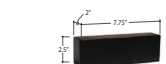

Headboard: Glides

Centre leg on slat frame:
Metal 12" Black