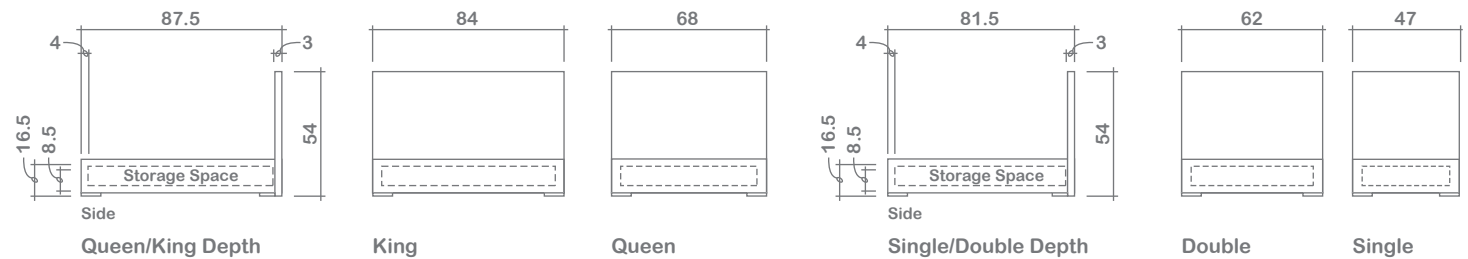

Monaco Storage Bed

Headboard style:
 54" Monaco Square
 Options shown: Nail Edge/Nail Inside

*Mattress not included

King, Queen & Double Sizes: Folding (2 halves) metal frame w/ wood slats | **Single Size:** Single piece metal frame w/ wood slats

Also Available: Beds without storage & headboards with change in dimension

GENERAL INFORMATION:

- *dye-lot of the actual fabric and the swatch may not be exact match
- *height from top of siderails to top of slats is 2.5"
- *overall dimensions may vary +/- 1"
- *see fabric swatch for exact colour

Headboard Only

Bed

Storage Bed

2 Choose Headboard Size:

Single Headboard

Double Headboard

Queen Headboard

King Headboard

3 Choose Headboard Style:

Square

Arc

Camel

Curved

4 Choose Headboard Height:

Short 48"

Standard 54"