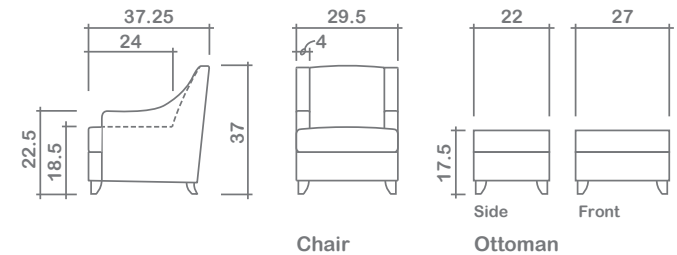

## Milos Chair

**Arms Detachable:** No

**No other items available in this style**

**GENERAL INFORMATION:**

- \*dye-lot of the actual fabric and the swatch may not be exact match
- \*no zipper/inserts in fibre filled toss pillows
- \*overall dimensions may vary +/- 1"
- \*see fabric swatch for exact colour

**SPECIFICATIONS:**

- Back:** Tight
- Body Piping:** Arms
- Seat Cushion:** Box band, T-lug, piped, 7" thick Crown Foam w/ polyester fibre wrap
- Suspension:** Seat: Springs | Back: Springs

**LEG:**

- Front: Justine Dark
- Back: 4" Back Dark
- Ottoman: Justine Dark