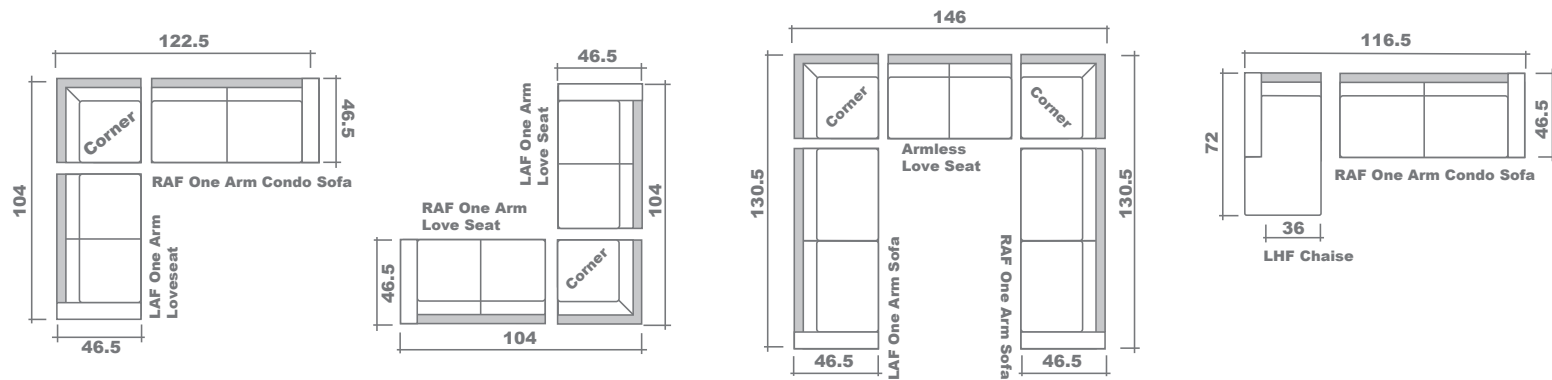

Midtown Sectional Planner

Configuration Suggestions

GENERAL INFORMATION:

- *dye-lot of the actual fabric and the swatch may not be exact match
- *no zipper/inserts in fibre filled toss pillows

- *overall dimensions may vary +/- 1"
- *see fabric swatch for exact colour