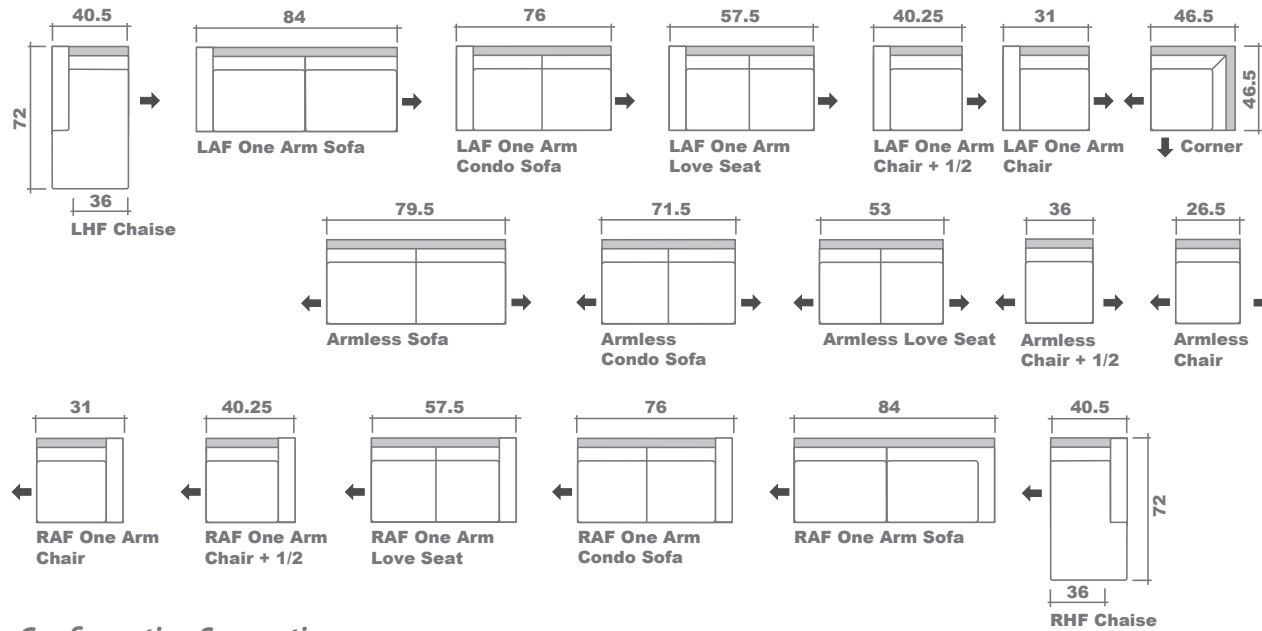

Midtown Sectional Planner

Configuration Suggestions

GENERAL INFORMATION:

- *dye-lot of the actual fabric and the swatch may not be exact match
- *no zipper/inserts in fibre filled toss pillows

- *overall dimensions may vary +/- 1"
- *see fabric swatch for exact colour