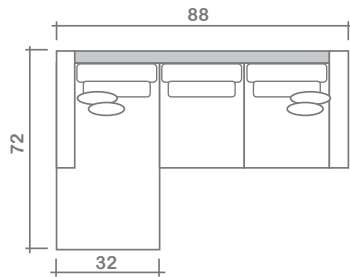

Midtown Collection

Top
 Sofa Chaise w/ Reversible Ottoman

Arms Detachable: No

See Midtown Sectional Planner for more components

Sofa Beds Available: No

GENERAL INFORMATION:

- *dye-lot of the actual fabric and the swatch may not be exact match
- *no zipper/inserts in fibre filled toss pillows
- *overall dimensions may vary +/- 1"
- *see fabric swatch for exact colour

SPECIFICATIONS:

- Back:** Loose
- Back Pillows:** Main back pillow & secondary back pillow - box band, top stitch, feather/fibre blend fill
- Body:** Arms - piping
- Seat Cushions:** Box band, top stitch, 5.5" thick foam core w/ feather/fibre blend wrap
- Suspension:** Seat: Webbing | Back: Webbing
- Toss Pillows:** 24" x 24" & 20" x 20"; simple, feather/fibre blend fill inserts