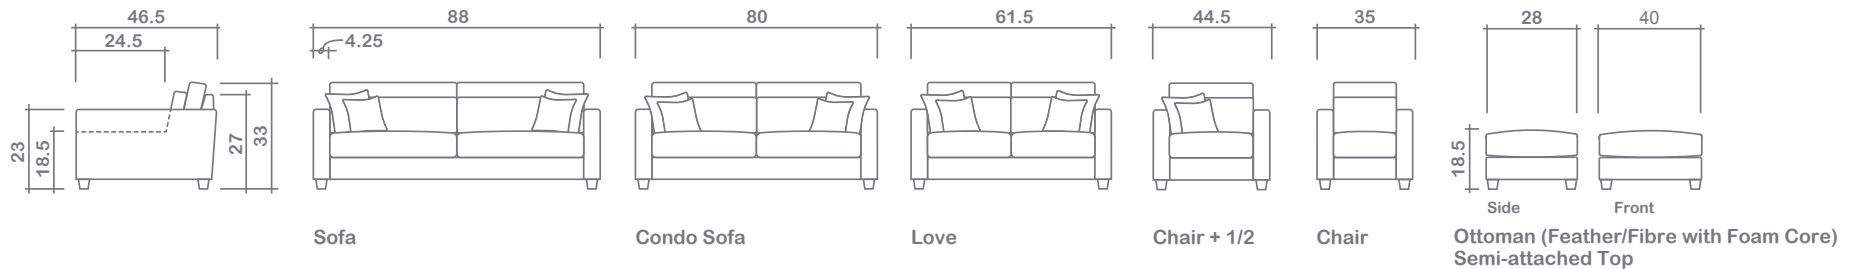

Midtown Collection

Top
 Sofa Chaise w/ Reversible Ottoman

Arms Detachable: No

See Midtown Sectional Planner for more components

Sofa Beds Available: No

GENERAL INFORMATION:

- *dye-lot of the actual fabric and the swatch may not be exact match
- *no zipper/inserts in fibre filled toss pillows
- *overall dimensions may vary +/- 1"
- *see fabric swatch for exact colour

SPECIFICATIONS:

- Back:** Loose
- Back Pillows:** Main back pillow & secondary back pillow - box band, top stitch, feather/fibre blend fill
- Body:** Arms - piping
- Seat Cushions:** Box band, top stitch, 5.5" thick foam core w/ feather/fibre blend wrap
- Suspension:** Seat: Webbing | Back: Webbing
- Toss Pillows:** 24" x 24" & 20" x 20"; simple, feather/fibre blend fill inserts