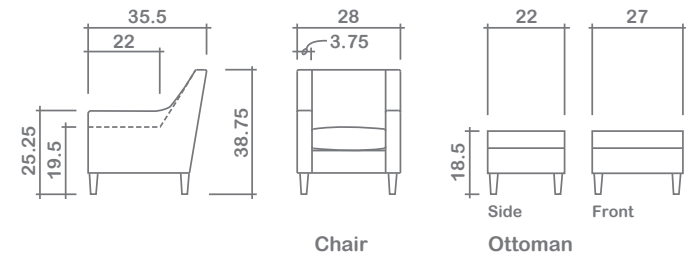

Melanie Chair

Arms Detachable: No

No other items available in this style

GENERAL INFORMATION:

- *dye-lot of the actual fabric and the swatch may not be exact match
- *no zipper/inserts in fibre filled toss pillows
- *overall dimensions may vary +/- 1"
- *see fabric swatch for exact colour

SPECIFICATIONS:

- Back:** Tight
- Body:** Top stitch on arms
- Seat Cushion:** Box band, top stitch, 7" thick Crown Foam w/ polyester fibre wrap
- Suspension:** Seat: Springs | Back: Springs
- Toss Pillow:** Simple, kidney, 13" X 21", fibre fill

LEG:

- Front: McKenna Dark
- Back: 6.5" Back Dark
- Ottoman: McKenna Dark