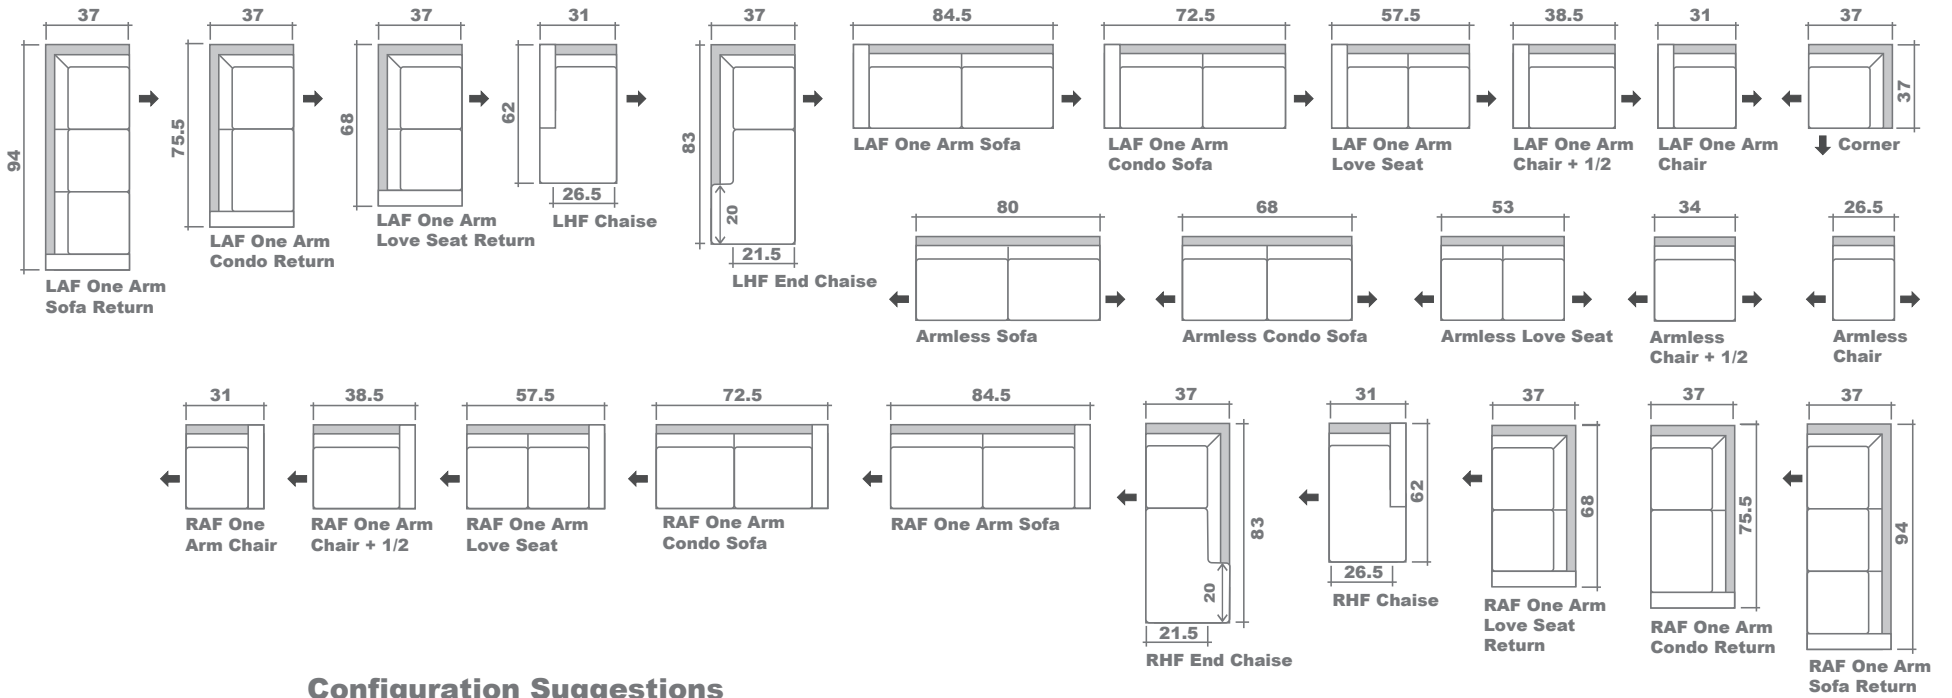

Mason Sectional Planner

Configuration Suggestions

GENERAL INFORMATION:

- *dye-lot of the actual fabric and the swatch may not be exact match
- *no zipper/inserts in fibre filled toss pillows

- *overall dimensions may vary +/- 1"
- *see fabric swatch for exact colour