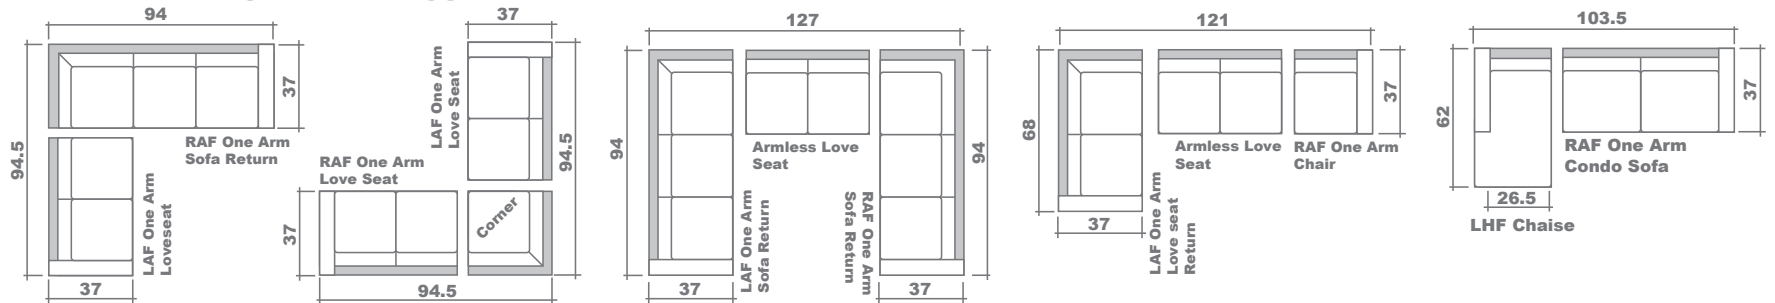

Mason Sectional Planner

Configuration Suggestions

GENERAL INFORMATION:

- *dye-lot of the actual fabric and the swatch may not be exact match
- *no zipper/inserts in fibre filled toss pillows

- *overall dimensions may vary +/- 1"
- *see fabric swatch for exact colour