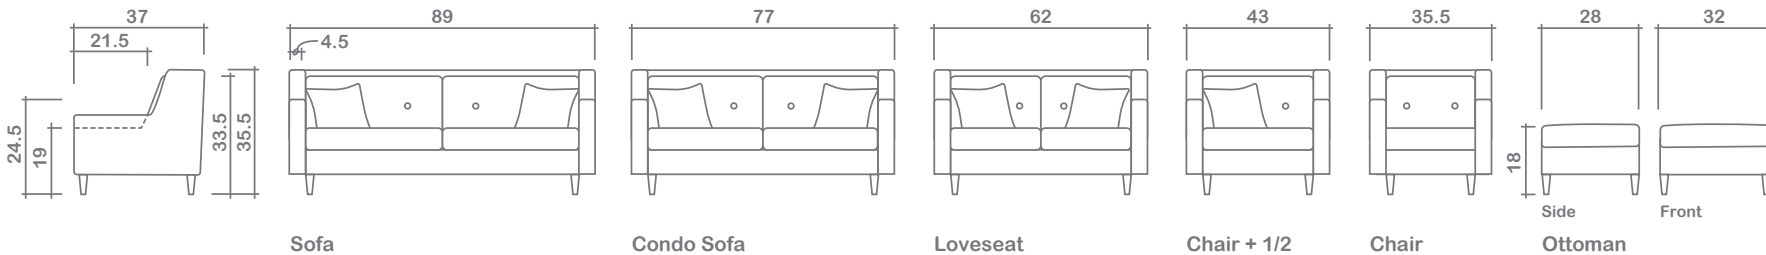

Mason Collection

Top

Sofa Chaise w/ Reversible Ottoman

Sofa

Condo Sofa

Loveseat

Chair + 1/2

Chair

Ottoman

Arms Detachable: No

See Mason Sectional Planner for more components

Sofa Beds Available: No

GENERAL INFORMATION:

- *dye-lot of the actual fabric and the swatch may not be exact match
- *no zipper/inserts in fibre filled toss pillows
- *overall dimensions may vary +/- 1"
- *see fabric swatch for exact colour

SPECIFICATIONS:

- Back:** Loose
- Back Pillows:** Box band, top stitch, buttons -2 each, fibre fill
- Body:** Simple stitch
- Seat Cushion:** Box band, top stitch, 6" thick Crown Foam w/ polyester fibre wrap
- Suspension:** Seat: Springs | Back: Springs
- Toss pillows:** Simple, 18"x18", fibre fill