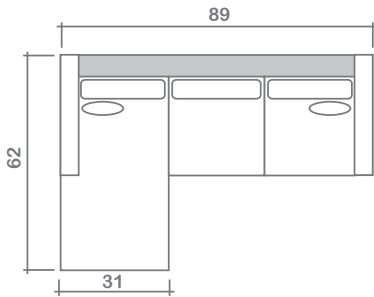

Mason Collection

Top

Sofa Chaise w/ Reversible Ottoman