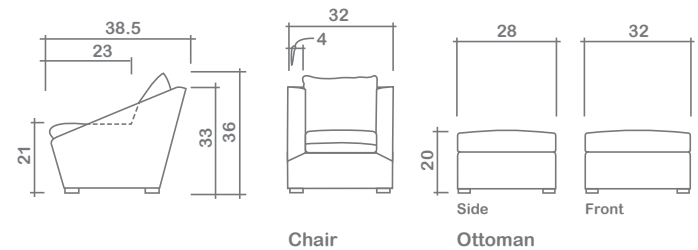

Maggie Chair

Arms Detachable: No

No other items available in this style

GENERAL INFORMATION:

- *dye-lot of the actual fabric and the swatch may not be exact match
- *no zipper/inserts in fibre filled toss pillows
- *overall dimensions may vary +/- 1"
- *see fabric swatch for exact colour

SPECIFICATIONS:

- Back:** Loose
- Back Pillows:** Knife edge, piped, fibre fill
- Body:** Piping on arms
- Seat Cushion:** Knife edge, piped, 4" thick foam, fibre wrap foam core
- Suspension:** Seat: Springs | Back: Webbing