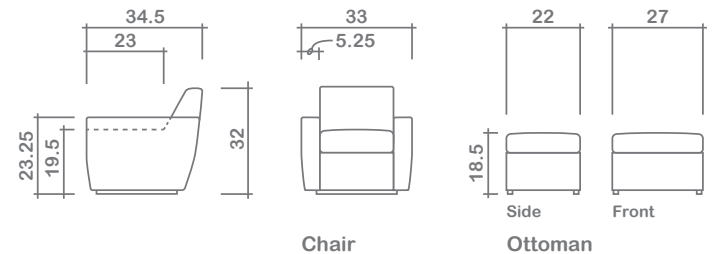

Madrid Chair

Arms Detachable: No

No other items available in this style

GENERAL INFORMATION:

- *dye-lot of the actual fabric and the swatch may not be exact match
- *no zipper/inserts in fibre filled toss pillows
- *overall dimensions may vary +/- 1"
- *see fabric swatch for exact colour

SPECIFICATIONS:

- Back:** Tight
- Body:** Top stitch on arms & back
- Seat Cushion:** Box band, top stitch, 7" thick Crown Foam w/ polyester fibre wrap
- Suspension:** Seat: Springs | Back: Springs

LEG:

Swivel Base

Ottoman: Knock-in 1.5"