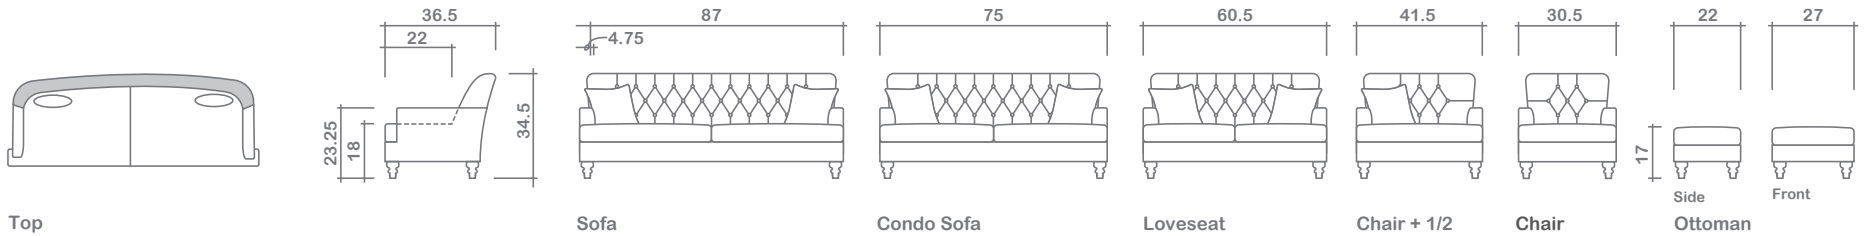

Madelyn Collection

Arms Detachable: No

Sofa Beds Available: No

GENERAL INFORMATION:

- *dye-lot of the actual fabric and the swatch may not be exact match
- *no zipper/inserts in fibre filled toss pillows
- *overall dimensions may vary +/- 1"
- *see fabric swatch for exact colour

SPECIFICATIONS:

- Back:** Tight, deep diamond tufted with buttons (SF-34, , CSF-28, LS-22, C5-10,)
- Body:** Piping on arms (outside)
- Seat Cushions:** Box band, T-lug, piped, 6" thick foam w/ polyester fibre wrap
- Suspension:** Seat: Springs | Back: Springs
- Toss pillows:** Piped, 18"x18", fibre fill