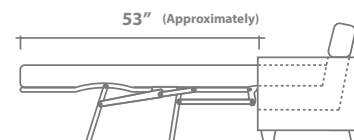

Mabel Collection

Top
 Sofa Chaise w/ Reversible Ottoman

Arms Detachable: No

See Mabel Sectional Planner for more components

Sofa Beds Available: Yes (Dimensions vary to accommodate bed mechanism)

GENERAL INFORMATION:

- *dye-lot of the actual fabric and the swatch may not be exact match
- *no zipper/inserts in fibre filled toss pillows
- *overall dimensions may vary +/- 1"
- *see fabric swatch for exact colour

SPECIFICATIONS:

- Back:** Loose
- Back Pillows:** Box band, top stitch, fibre fill
- Body:** Arms top stitch
- Seat Cushions:** Box band, top stitch, 6.5" thick crown foam w/ polyester fibre wrap
- Suspension:** Seat: Springs | Back: Webbing
- Toss Pillows:** Simple, 18" X 18", fibre fill

SOFABEDS:

- Overall height, seat height & arm height increases by 2"
- Overall depth of sofabed increases approximately 53" when opened

LEG:

Eaton Dark