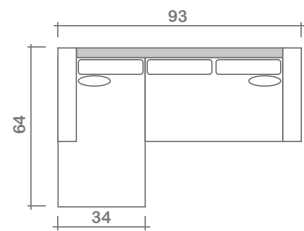

Mabel Collection