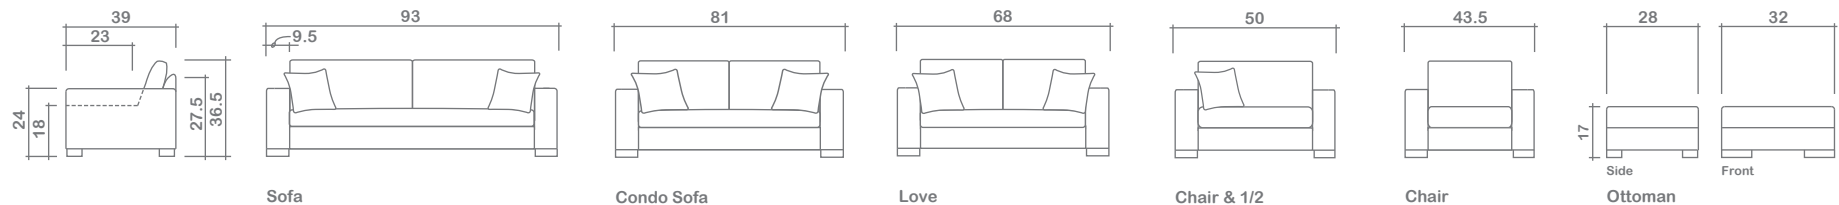

Mabel Collection

Top
 Sofa Chaise w/ Reversible Ottoman

Arms Detachable: No

See Mabel Sectional Planner for more components

Sofa Beds Available: Yes (Dimensions vary to accommodate bed mechanism)

GENERAL INFORMATION:

- *dye-lot of the actual fabric and the swatch may not be exact match
- *no zipper/inserts in fibre filled toss pillows
- *overall dimensions may vary +/- 1"
- *see fabric swatch for exact colour

SPECIFICATIONS:

- Back:** Loose
- Back Pillows:** Box band, top stitch, fibre fill
- Body:** Arms top stitch
- Seat Cushions:** Box band, top stitch, 6.5" thick crown foam w/ polyester fibre wrap
- Suspension:** Seat: Springs | Back: Webbing
- Toss Pillows:** Simple, 18" X 18", fibre fill

SOFABEDS:

- Overall height, seat height & arm height increases by 2"
- Overall depth of sofabed increases approximately 53" when opened

LEG:

Eaton Dark