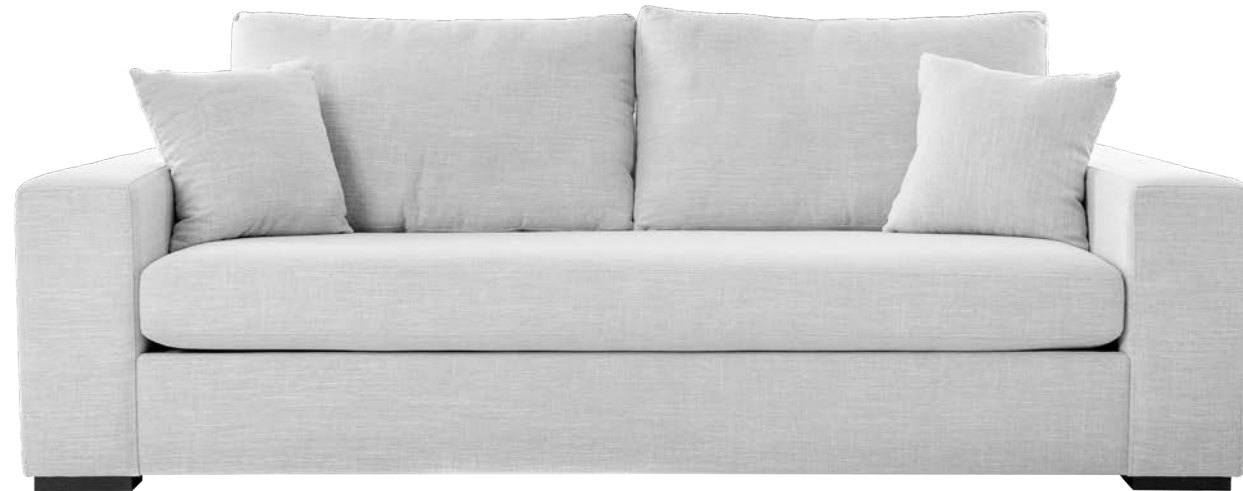

Mabel Collection

Top
 Sofa Chaise w/ Reversible Ottoman

Arms Detachable: No

See Mabel Sectional Planner for more components

Sofa Beds Available: Yes (Dimensions vary to accommodate bed mechanism)

GENERAL INFORMATION:

- *dye-lot of the actual fabric and the swatch may not be exact match
- *no zipper/inserts in fibre filled toss pillows
- *overall dimensions may vary +/- 1"
- *see fabric swatch for exact colour

SPECIFICATIONS:

- Back:** Loose
- Back Pillows:** Box band, top stitch, fibre fill
- Body:** Arms top stitch
- Seat Cushions:** Box band, top stitch, 6.5" thick crown foam w/ polyester fibre wrap
- Suspension:** Seat: Springs | Back: Webbing
- Toss Pillows:** Simple, 18" X 18", fibre fill

SOFABEDS:

- Overall height, seat height & arm height increases by 2"
- Overall depth of sofabed increases approximately 53" when opened

LEG:

Eaton Dark