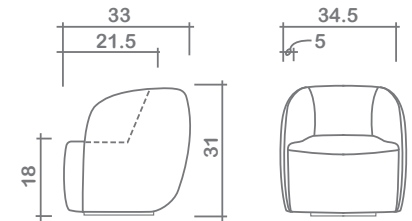

Lola Swivel Chair

Chair

No other items available in this style

GENERAL INFORMATION:

- *dye-lot of the actual fabric and the swatch may not be exact match
- *no zipper/inserts in fibre filled toss pillows
- *overall dimensions may vary +/- 1"
- *see fabric swatch for exact colour

SPECIFICATIONS:

- Back:** Tight
- Body:** Top stitch back panels
- Seat Cushion:** Tight, piped, 5" thick medium foam w/ polyester fibre wrap
- Suspension:** Seat: Webbing | Back: Webbing

LEG:

Swivel Base