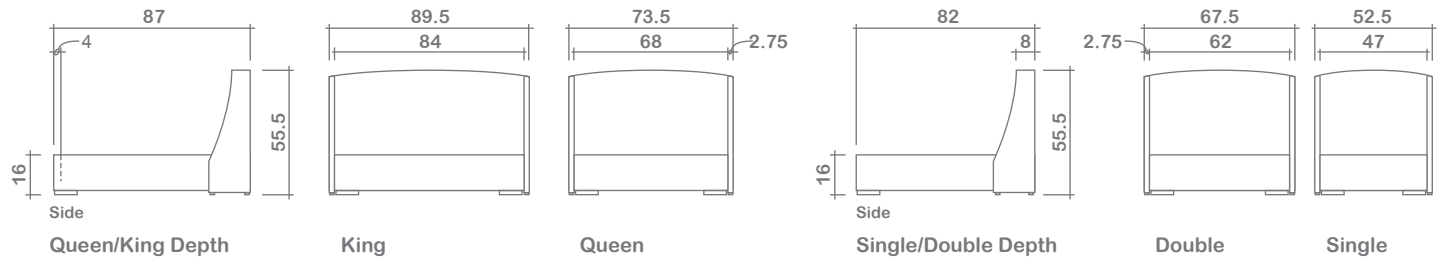

Logan Bed

King, Queen & Double Sizes: Folding (2 halves) metal frame w/ wood slats | **Single Size:** Single piece metal frame w/ wood slats | **Also Available:** Headboard & beds with storage (*Dimensions vary to accommodate lift mechanism*)

GENERAL INFORMATION:

- *dye-lot of the actual fabric and the swatch may not be exact match
- *height from top of siderails to top of slats is 2.5"
- *overall dimensions may vary +/- 1"
- *see fabric swatch for exact colour

Headboard: Glides

Centre leg on slat frame:
 Metal 11.5" Black