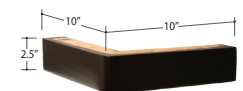

Logan Bed

King, Queen & Double Sizes: Folding (2 halves) metal frame w/ wood slats | **Single Size:** Single piece metal frame w/ wood slats | **Also Available:** Headboard & beds with storage (*Dimensions vary to accommodate lift mechanism*)

GENERAL INFORMATION:

- *dye-lot of the actual fabric and the swatch may not be exact match
- *height from top of siderails to top of slats is 2.5"
- *overall dimensions may vary +/- 1"
- *see fabric swatch for exact colour

SPECIFICATIONS:

- Body Piping:** Wing facing
- Nailheads:** Wing facing, medium, chrome stain

ASSEMBLY COMPONENTS:

- Footboard • Headboard • Siderails w/ accessories
- Metal frame w/ slats • Legs

LEG:

Footboard/siderails: Mike Dark

Headboard: Glides

Centre leg on slat frame:
 Metal 11.5" Black