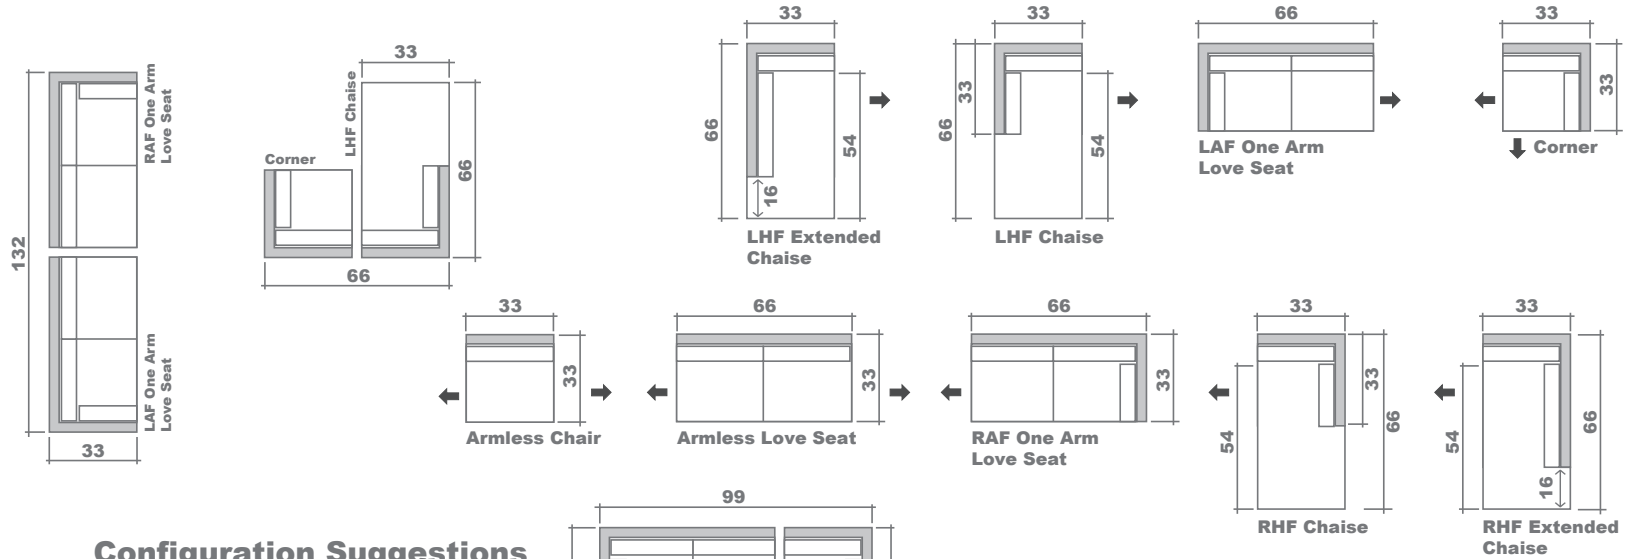

Loft Sectional Planner

Configuration Suggestions

LAF One Arm Loveseat, Corner & Ottoman

GENERAL INFORMATION:

*dye-lot of the actual fabric and the swatch may not be exact match
 *no zipper/inserts in fibre filled toss pillows

*overall dimensions may vary +/- 1"
 *see fabric swatch for exact colour