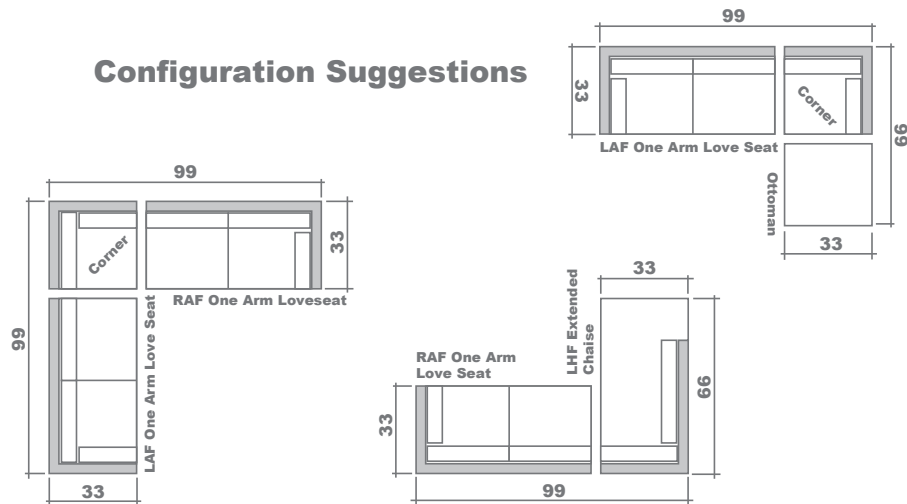

Loft Sectional Planner

Configuration Suggestions

LAF One Arm Loveseat, Corner & Ottoman

GENERAL INFORMATION:

*dye-lot of the actual fabric and the swatch may not be exact match
 *no zipper/inserts in fibre filled toss pillows

*overall dimensions may vary +/- 1"
 *see fabric swatch for exact colour