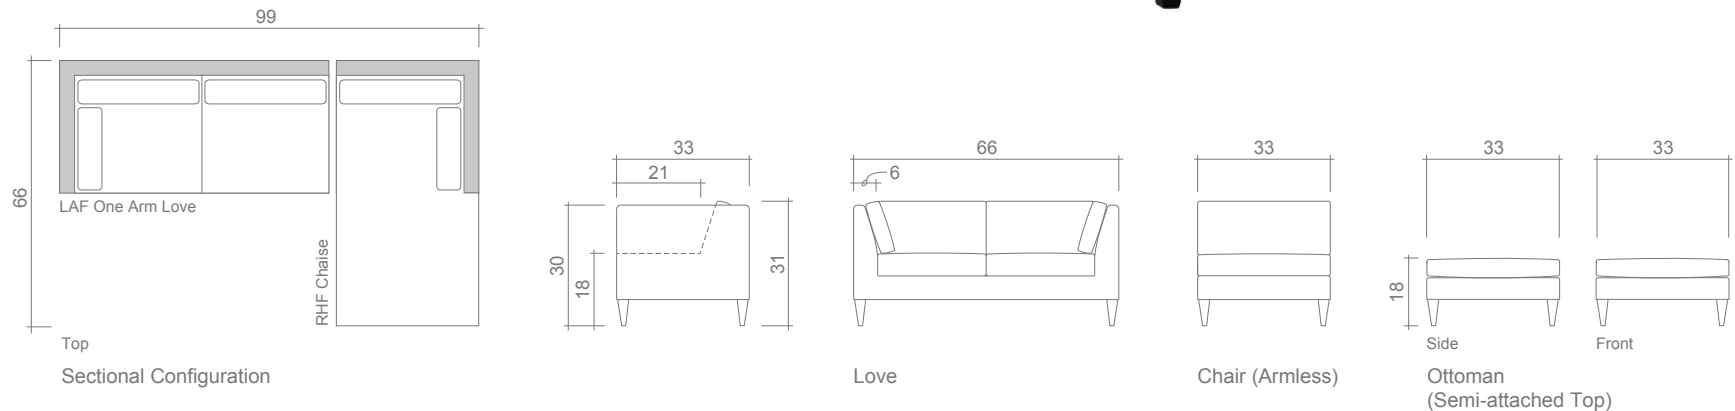

Loft Collection

Arms Detachable: No

See Loft Sectional Planner for more components

Sofa Beds Available: No

GENERAL INFORMATION:

- *dye-lot of the actual fabric and the swatch may not be exact match
- *fabric yardage for plain, railroaded 54" bolt
- *no zipper/inserts in fibre filled toss pillows
- *overall dimensions may vary +/- 1"
- *see fabric swatch for exact colour

SPECIFICATIONS:

- Back:** Loose
- Back Pillows:** Box band, simple, foam fill
- Seat Cushions:** Box band, simple, 4" thick Foam w/ polyester fibre wrap
- Suspension:** Seat: Webbing | Back: Webbing
- Toss Pillows:** N/A

FABRIC

- Loveseat: 11.75
- Chair (Armless): 5.25
- Ottoman: 3.25

(YDS)

LEG:

Moe Dark