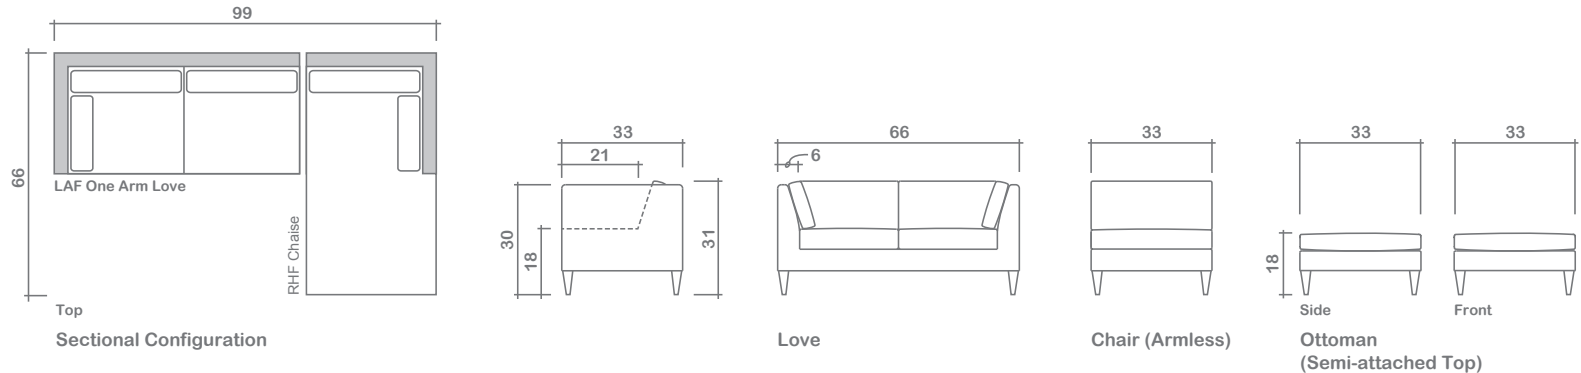

Loft Collection

Arms Detachable: No

See Loft Sectional Planner for more components

Sofa Beds Available: No

GENERAL INFORMATION:

- *dye-lot of the actual fabric and the swatch may not be exact match
- *no zipper/inserts in fibre filled toss pillows
- *overall dimensions may vary +/- 1"
- *see fabric swatch for exact colour

SPECIFICATIONS:

- Back:** Loose
- Back Pillows:** Box band, simple, foam fill
- Seat Cushions:** Box band, simple, 4" thick Foam w/ polyester fibre wrap
- Suspension:** Seat: Webbing | Back: Webbing
- Toss Pillows:** N/A