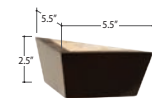

- *dye-lot of the actual fabric and the swatch may not be exact match
- *height from top of siderails to top of slats is 2.5"
- *overall dimensions may vary +/- 1"
- *see fabric swatch for exact colour

STANDALONE HEADBOARD:

- Same dimensions & configurations
- Glides w/ standalone headboard

STORAGE BED:

- Same dimensions & configurations

LEG:

Footboard/Siderails:
 Triangle/8810 Dark

Centre leg on slat frame:
 Metal 12" Black