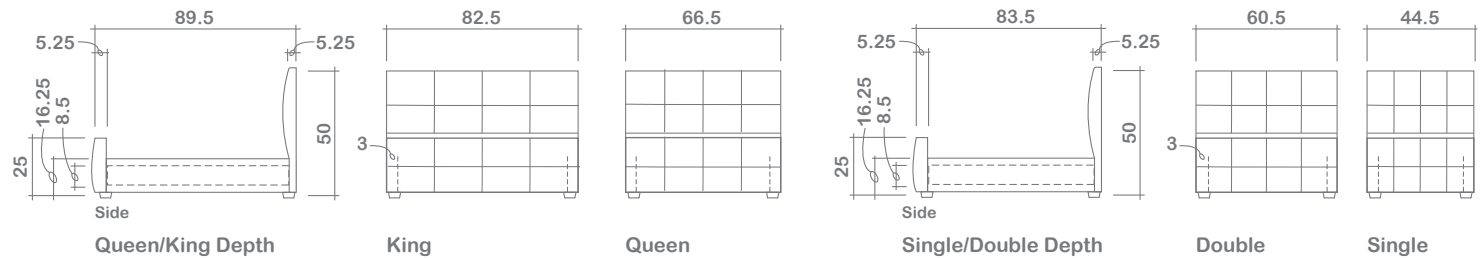

Lisa Bed Collection

King, Queen & Double Sizes: Folding (2 halves) metal frame w/ wood slats | **Single Size:** Single piece metal frame w/ wood slats

Also Available: Headboards & beds with storage

GENERAL INFORMATION:

- *dye-lot of the actual fabric and the swatch may not be exact match
- *height from top of siderails to top of slats is 2.5"
- *overall dimensions may vary +/- 1"
- *see fabric swatch for exact colour

SPECIFICATIONS:

- Headboard:** Blind tufting, 4 X 2 rows with piping
- Footboard:** Blind tufting, 4 X 2 rows with piping

ASSEMBLY COMPONENTS:

- Footboard • Headboard
- Siderails w/ hardware • Metal frame w/ slats • Legs
- Floorboards with storage bed

STANDALONE HEADBOARD:

- Same dimensions & configurations
- Glides w/ standalone headboard

STORAGE BED:

- Same dimensions & configurations

LEG:

Footboard/Siderails:
 Triangle/8810 Dark

Centre leg on slat frame:
 Metal 12" Black