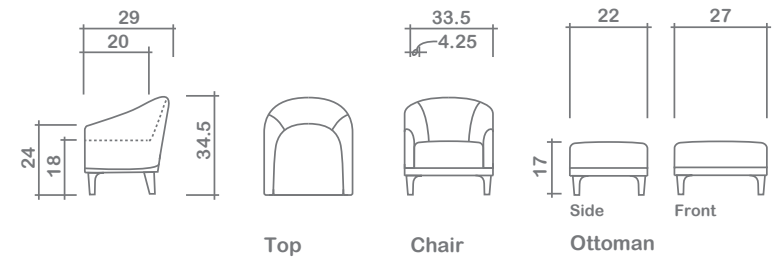

Laken Chair

Arms Detachable: No

No other items available in this style

GENERAL INFORMATION:

- *dye-lot of the actual fabric and the swatch may not be exact match
- *no zipper/inserts in fibre filled toss pillows
- *overall dimensions may vary +/- 1"
- *see fabric swatch for exact colour

SPECIFICATIONS:

- Back:** Tight
- Body:** Piping on outside arms & top of back
- Seat cushion:** Tight, 5" thick crown foam w/ polyester fibre wrap
- Suspension:** Seat: Webbing | Back: Webbing

LEG:

- Front: Laken Front
- Back: Claire Back
- Ottoman: Laken Leg