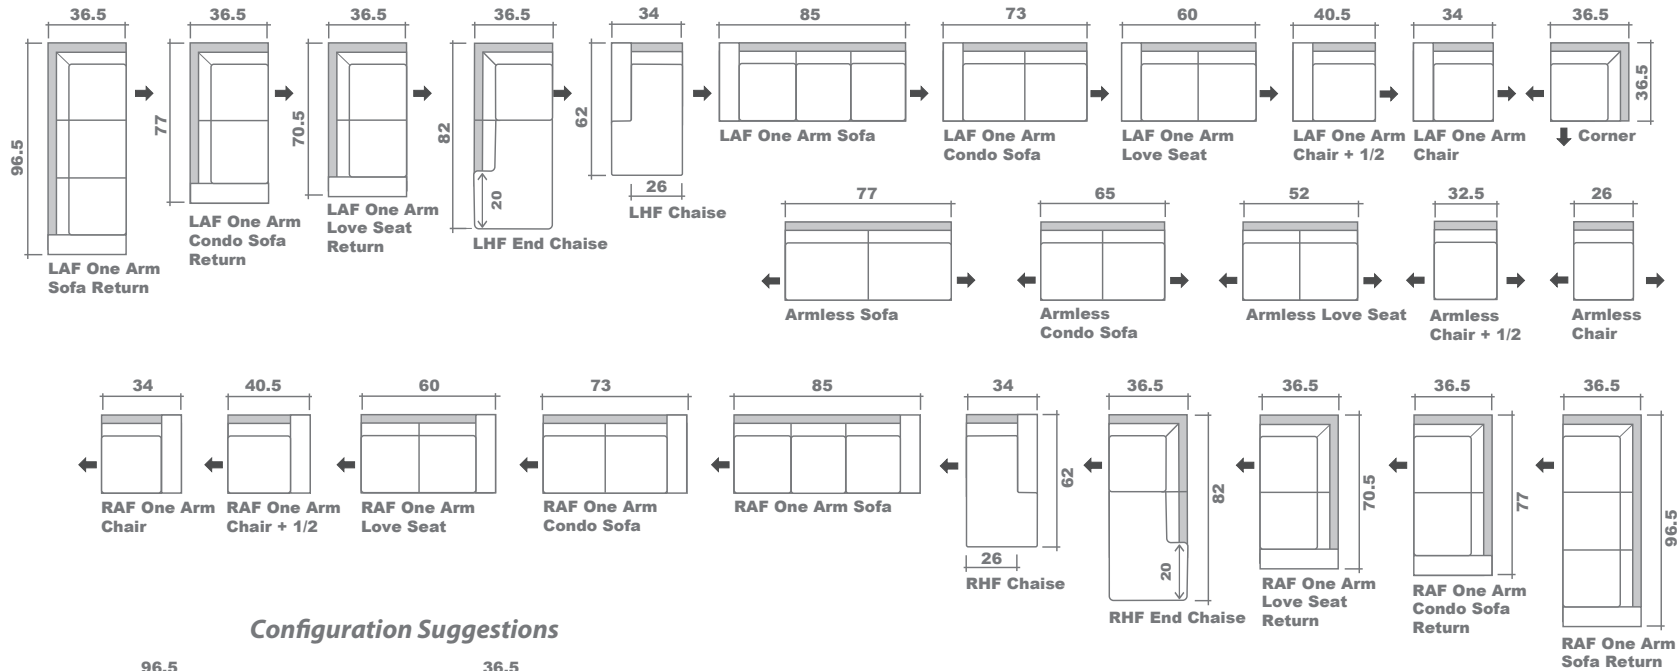

## Configuration Suggestions

### GENERAL INFORMATION:

- \*dye-lot of the actual fabric and the swatch may not be exact match
- \*no zipper/inserts in fibre filled toss pillows

- \*overall dimensions may vary +/- 1"
- \*see fabric swatch for exact colour