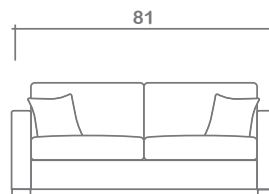

Kylie Collection

Top

Sofa Chaise w/ Reversible Ottoman

Sofa

Condo Sofa

Loveseat

Chair + 1/2

Chair

Side

Front

Ottoman

Arms Detachable: No

See Kylie Sectional Planner for more components

Sofa Beds Available: Yes (Dimensions vary to accommodate bed mechanism)

GENERAL INFORMATION:

- *dye-lot of the actual fabric and the swatch may not be exact match
- *no zipper/inserts in fibre filled toss pillows
- *overall dimensions may vary +/- 1"
- *see fabric swatch for exact colour

SPECIFICATIONS:

- Back:** Loose
- Back Pillows:** Knife edge, piped, fibre fill
- Body:** Top stitch on arms
- Seat Cushions:** Box band, piped, 6.5" thick crown foam w/ polyester fibre wrap
- Suspension:** Seat: Webbing | Back: Webbing
- Toss Pillows:** 18" x 18" square, simple, fibre fill

SOFABEDS:

- Overall height, seat height & arm height increases by 3"
- Overall depth of sofabed increases approximately 53" when opened

LEG:

Uptown