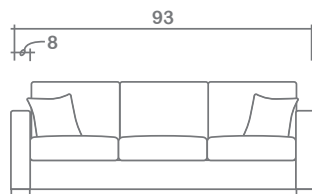

Sofa Chaise w/ Reversible Ottoman

Sofa