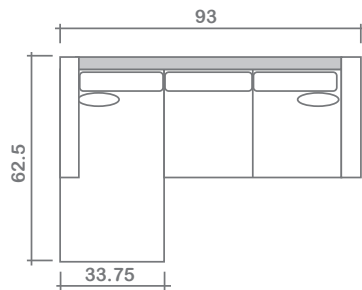

Sofa Chaise w/ Reversible Ottoman

Kylie Collection

Top