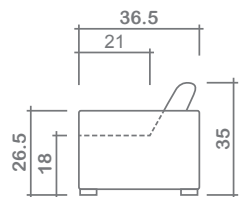

Sofa Chaise w/ Reversible Ottoman