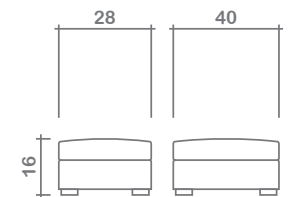

Side

Front

Ottoman

Arms Detachable: No

See Kylie Sectional Planner for more components

Sofa Beds Available: Yes (Dimensions vary to accommodate bed mechanism)

GENERAL INFORMATION:

- *dye-lot of the actual fabric and the swatch may not be exact match
- *no zipper/inserts in fibre filled toss pillows
- *overall dimensions may vary +/- 1"
- *see fabric swatch for exact colour

SPECIFICATIONS:

- Back:** Loose
- Back Pillows:** Knife edge, piped, fibre fill
- Body:** Top stitch on arms
- Seat Cushions:** Box band, piped, 6.5" thick crown foam w/ polyester fibre wrap
- Suspension:** Seat: Webbing | Back: Webbing
- Toss Pillows:** 18" x 18" square, simple, fibre fill

SOFABEDS:

- Overall height, seat height & arm height increases by 3"
- Overall depth of sofabed increases approximately 53" when opened

LEG:

Uptown