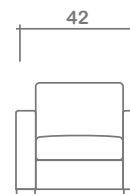

Kylie Collection

Chair

Arms Detachable: No

See Kylie Sectional Planner for more components

Sofa Beds Available: Yes (Dimensions vary to accommodate bed mechanism)

GENERAL INFORMATION:

- *dye-lot of the actual fabric and the swatch may not be exact match
- *no zipper/inserts in fibre filled toss pillows
- *overall dimensions may vary +/- 1"
- *see fabric swatch for exact colour

SPECIFICATIONS:

- **Back:** Loose
- **Back Pillows:** Knife edge, piped, fibre fill
- **Body:** Top stitch on arms
- **Seat Cushions:** Box band, piped, 6.5" thick crown foam w/ polyester fibre wrap
- **Suspension:** Seat: Webbing | Back: Webbing
- **Toss Pillows:** 18" x 18" square, simple, fibre fill

SOFABEDS:

- Overall height, seat height & arm height increases by 3"
- Overall depth of sofabed increases approximately 53" when opened

LEG:

Uptown