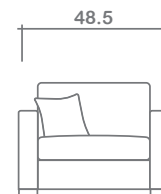

Kylie Collection

Top

Sofa Chaise w/ Reversible Ottoman

Sofa

Condo Sofa

Loveseat

Chair + 1/2

Chair

Side

Front

Ottoman

Arms Detachable: No

See Kylie Sectional Planner for more components

Sofa Beds Available: Yes (Dimensions vary to accommodate bed mechanism)

GENERAL INFORMATION:

- *dye-lot of the actual fabric and the swatch may not be exact match
- *no zipper/inserts in fibre filled toss pillows
- *overall dimensions may vary +/- 1"
- *see fabric swatch for exact colour

SPECIFICATIONS:

- Back:** Loose
- Back Pillows:** Knife edge, piped, fibre fill
- Body:** Top stitch on arms
- Seat Cushions:** Box band, piped, 6.5" thick crown foam w/ polyester fibre wrap
- Suspension:** Seat: Webbing | Back: Webbing
- Toss Pillows:** 18" x 18" square, simple, fibre fill

SOFABEDS:

- Overall height, seat height & arm height increases by 3"
- Overall depth of sofabed increases approximately 53" when opened

LEG:

Uptown