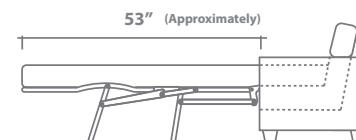

Side

Front

Ottoman

Arms Detachable: No

See Kylie Sectional Planner for more components

Sofa Beds Available: Yes (Dimensions vary to accommodate bed mechanism)

GENERAL INFORMATION:

- *dye-lot of the actual fabric and the swatch may not be exact match
- *no zipper/inserts in fibre filled toss pillows
- *overall dimensions may vary +/- 1"
- *see fabric swatch for exact colour

SPECIFICATIONS:

- Back:** Loose
- Back Pillows:** Knife edge, piped, fibre fill
- Body:** Top stitch on arms
- Seat Cushions:** Box band, piped, 6.5" thick crown foam w/ polyester fibre wrap
- Suspension:** Seat: Webbing | Back: Webbing
- Toss Pillows:** 18" x 18" square, simple, fibre fill

SOFABEDS:

- Overall height, seat height & arm height increases by 3"
- Overall depth of sofabed increases approximately 53" when opened

LEG:

Uptown