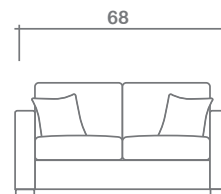

Kylie Collection

Top

Sofa Chaise w/ Reversible Ottoman

Sofa

Condo Sofa

Loveseat

Chair + 1/2

Chair

Side

Front

Ottoman

Arms Detachable: No

See Kylie Sectional Planner for more components

Sofa Beds Available: Yes (Dimensions vary to accommodate bed mechanism)

GENERAL INFORMATION:

- *dye-lot of the actual fabric and the swatch may not be exact match
- *no zipper/inserts in fibre filled toss pillows
- *overall dimensions may vary +/- 1"
- *see fabric swatch for exact colour

SPECIFICATIONS:

- Back:** Loose
- Back Pillows:** Knife edge, piped, fibre fill
- Body:** Top stitch on arms
- Seat Cushions:** Box band, piped, 6.5" thick crown foam w/ polyester fibre wrap
- Suspension:** Seat: Webbing | Back: Webbing
- Toss Pillows:** 18" x 18" square, simple, fibre fill

SOFABEDS:

- Overall height, seat height & arm height increases by 3"
- Overall depth of sofabed increases approximately 53" when opened

LEG:

Uptown