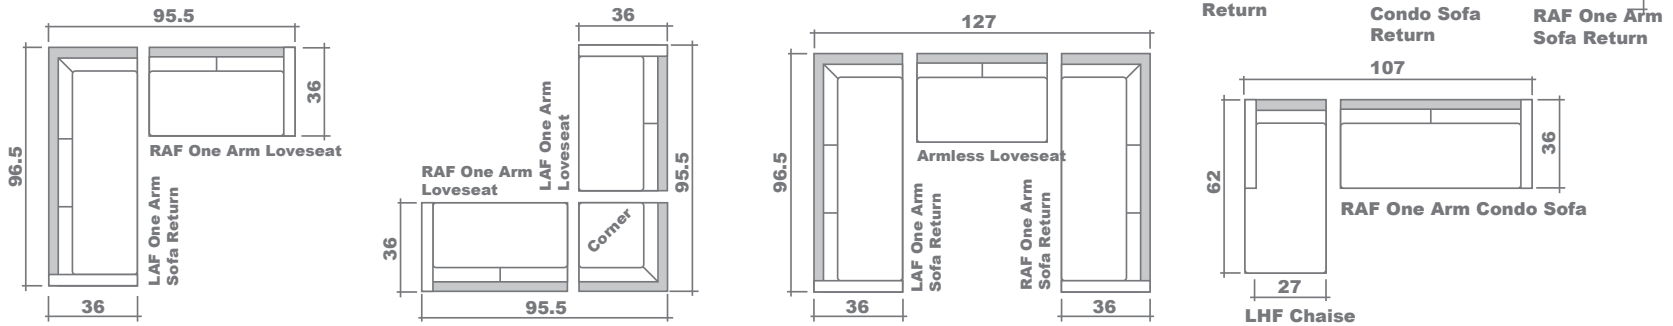

Kora Sectional Planner

Configuration Suggestions

GENERAL INFORMATION:

- *dye-lot of the actual fabric and the swatch may not be exact match
- *no zipper/inserts in fibre filled toss pillows

- *overall dimensions may vary +/- 1"
- *see fabric swatch for exact colour