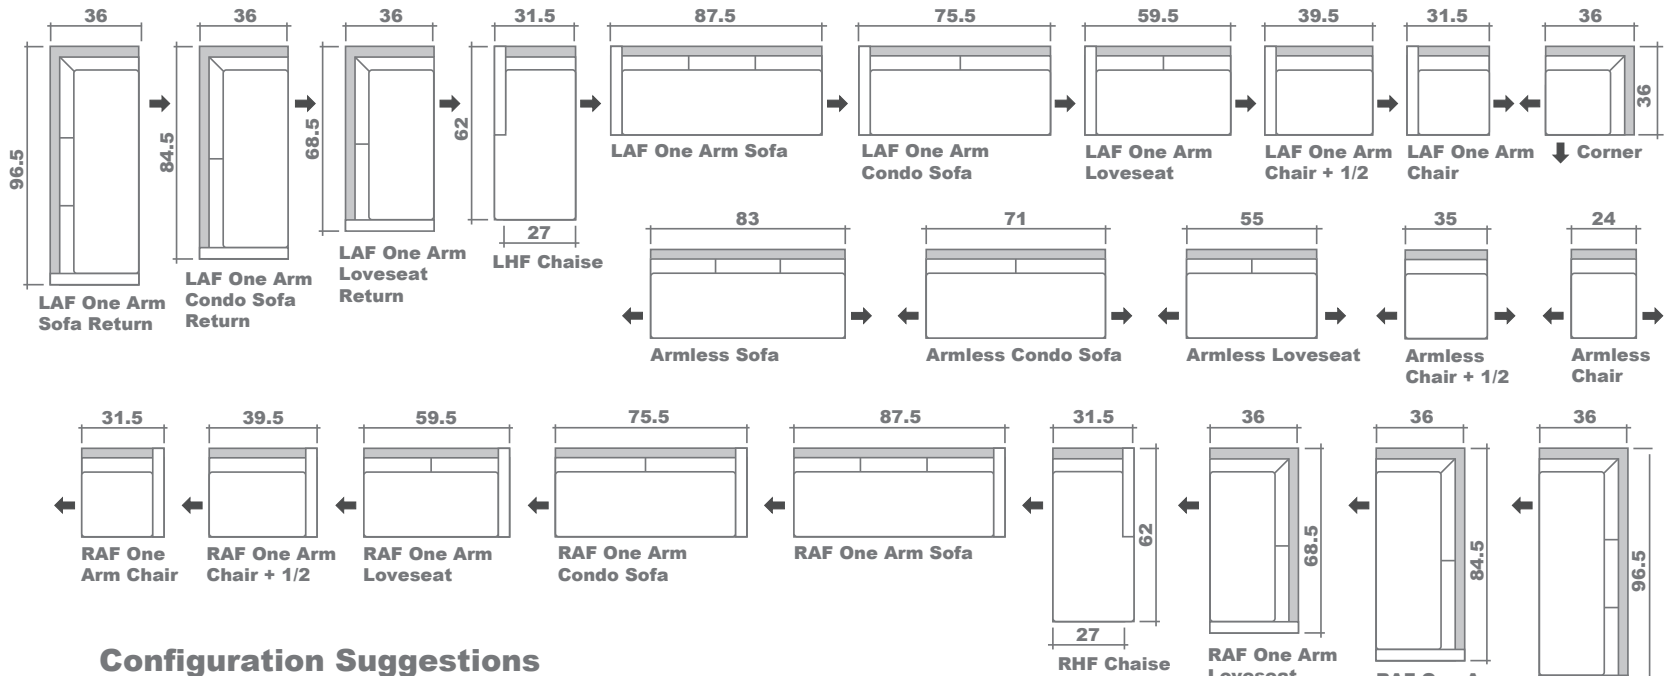

Kora Sectional Planner

Configuration Suggestions

GENERAL INFORMATION:

- *dye-lot of the actual fabric and the swatch may not be exact match
- *no zipper/inserts in fibre filled toss pillows

- *overall dimensions may vary +/- 1"
- *see fabric swatch for exact colour