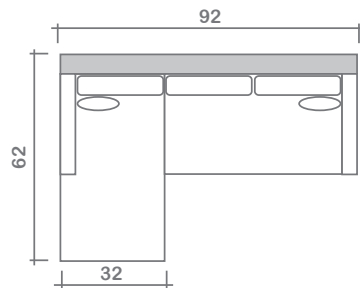

Kora Collection