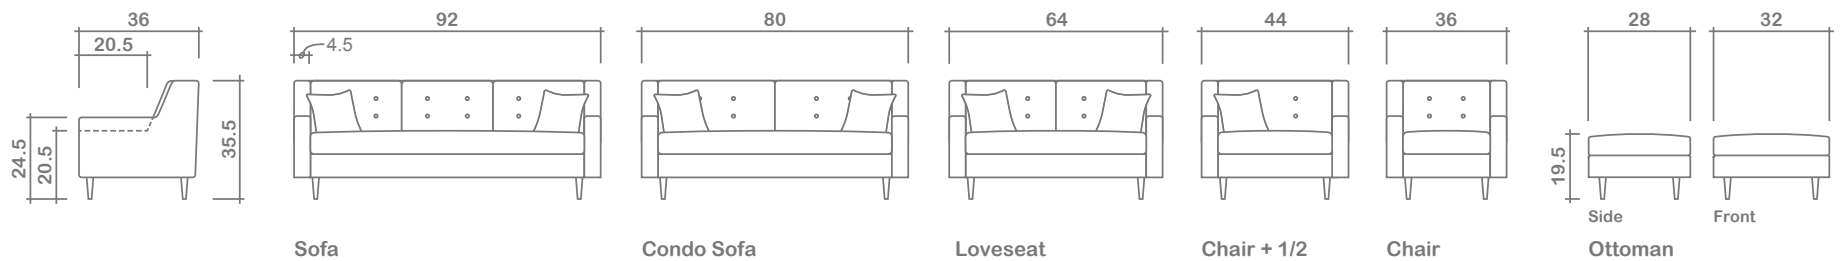

# Kora Collection

Top  
 Sofa Chaise w/ Reversible Ottoman

**Arms Detachable:** No

See Kora Sectional Planner for more components

**Sofa Beds Available:** No

**GENERAL INFORMATION:**

- \*dye-lot of the actual fabric and the swatch may not be exact match
- \*no zipper/inserts in fibre filled toss pillows
- \*overall dimensions may vary +/- 1"
- \*see fabric swatch for exact colour

**SPECIFICATIONS:**

- Back:** Loose
- Back Pillows:** Box band, top stitch, w/ buttons: 2 x 2 rows on each side, fibre fill
- Body:** Simple stitch
- Seat Cushions:** Box band, top stitch, bench, 7" thick crown foam w/ polyester fibre wrap
- Suspension:** Seat: Springs | Back: Springs
- Toss Pillows:** Simple, 18" X 18", fibre fill

**LEG:**

Cone Dark