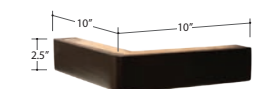

GENERAL INFORMATION:

- *dye-lot of the actual fabric and the swatch may not be exact match
- *height from top of siderails to top of slats is 2.5"
- *overall dimensions may vary +/- 1"
- *see fabric swatch for exact colour

SPECIFICATIONS:

Headboard: Deep diamond tufted buttons; King-84, Queen-68, Double-60, Single-44

ASSEMBLY COMPONENTS:

- Footboard • Headboard
- Siderails w/ hardware • Metal frame w/ slats • Legs
- Floorboards (storage beds only)

LEG:

Footboard/siderails: Mike Dark

Headboard: Glides

Centre leg on slat frame:
Metal 12" Black