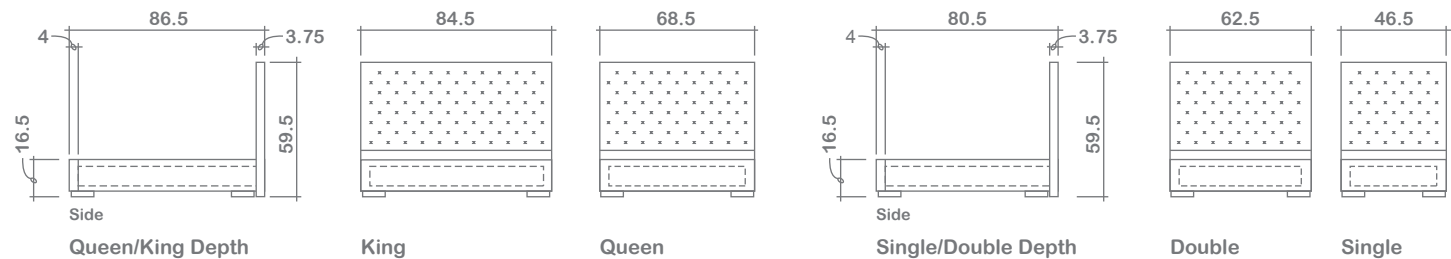

Kinga Bed Collection

*Mattress not included

King, Queen & Double Sizes: Folding (2 halves) metal frame w/ wood slats | **Single Sizes:** Single piece metal frame w/ wood slats

Also Available: Headboards & beds with storage (*Dimensions may vary*)

GENERAL INFORMATION:

- *dye-lot of the actual fabric and the swatch may not be exact match
- *height from top of siderails to top of slats is 2.5"
- *overall dimensions may vary +/- 1"
- *see fabric swatch for exact colour

SPECIFICATIONS:

Headboard: Deep diamond tufted buttons; King-84, Queen-68, Double-60, Single-44

ASSEMBLY COMPONENTS:

- Footboard • Headboard
- Siderails w/ hardware • Metal frame w/ slats • Legs
- Floorboards (storage beds only)