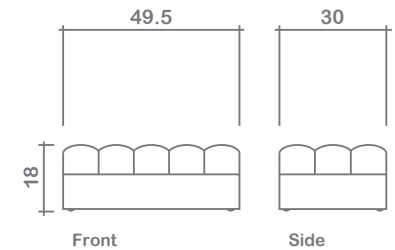

Kent Ottoman

No other items available in this style.

GENERAL INFORMATION:

- *dye-lot of the actual fabric and the swatch may not be exact match
- *overall dimensions may vary +/- 1"
- *see fabric swatch for exact colour

SPECIFICATIONS:

- Body:** Piping on border at deck
- Seat Cushions:** 3" thick foam, 22 buttons w/ polyester fibre wrap

LEG:

Castors