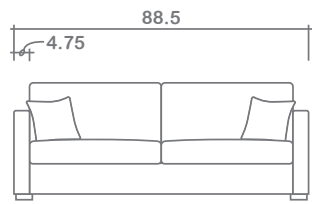

# Kane Collection

Top

Sofa Chaise w/ Reversible Ottoman

Sofa

Condo Sofa

Loveseat

Chair + 1/2

Chair

**SPECIFICATIONS:**

- Back:** Loose
- Back Pillows:** Knife edge, piped, fibre fill
- Body:** Top stitch on arms
- Seat Cushions:** Box band, piped, 7" thick crown foam w/ polyester fibre wrap
- Suspension:** Seat: Springs | Back: Webbing
- Toss Pillows:** Piped, 18"x18", fibre fill

**SOFABEDS:**

- Overall height, seat height & arm height increases by 4"
- Overall depth of sofabed increases approximately 53" when opened

**LEG:**

Roscoe Dark