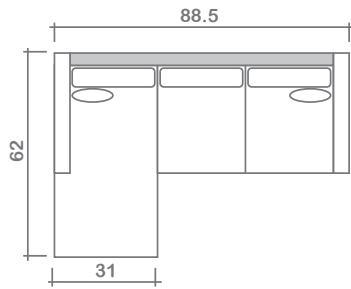

Sofa Chaise w/ Reversible Ottoman

Kane Collection

Top