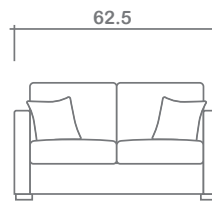

Kane Collection

Loveseat

Arms Detachable: No

See Kane Sectional Planner for more components

Sofa Beds Available: Yes (*Dimensions vary to accommodate bed mechanism*)

GENERAL INFORMATION:

- *dye-lot of the actual fabric and the swatch may not be exact match
- *no zipper/inserts in fibre filled toss pillows
- *overall dimensions may vary +/- 1"
- *see fabric swatch for exact colour

SPECIFICATIONS:

- **Back:** Loose
- **Back Pillows:** Knife edge, piped, fibre fill
- **Body:** Top stitch on arms
- **Seat Cushions:** Box band, piped, 7" thick crown foam w/ polyester fibre wrap
- **Suspension:** Seat: Springs | Back: Webbing
- **Toss Pillows:** Piped, 18"x18", fibre fill

SOFABEDS:

- Overall height, seat height & arm height increases by 4"
- Overall depth of sofabed increases approximately 53" when opened

LEG:

Roscoe Dark