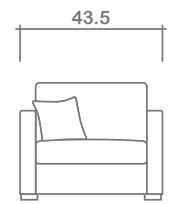

# Kane Collection

Top

Sofa Chaise w/ Reversible Ottoman

Sofa

Condo Sofa

Loveseat

Chair + 1/2

Chair

Ottoman

**Arms Detachable:** No

See Kane Sectional Planner for more components

**Sofa Beds Available:** Yes (*Dimensions vary to accommodate bed mechanism*)

**GENERAL INFORMATION:**

- \*dye-lot of the actual fabric and the swatch may not be exact match
- \*no zipper/inserts in fibre filled toss pillows
- \*overall dimensions may vary +/- 1"
- \*see fabric swatch for exact colour

**SPECIFICATIONS:**

- Back:** Loose
- Back Pillows:** Knife edge, piped, fibre fill
- Body:** Top stitch on arms
- Seat Cushions:** Box band, piped, 7" thick crown foam w/ polyester fibre wrap
- Suspension:** Seat: Springs | Back: Webbing
- Toss Pillows:** Piped, 18"x18", fibre fill

**SOFABEDS:**

- Overall height, seat height & arm height increases by 4"
- Overall depth of sofabed increases approximately 53" when opened

**LEG:**

Roscoe Dark