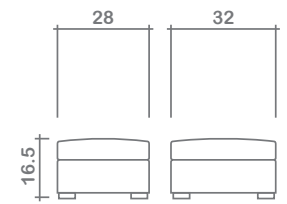

Kane Collection

Ottoman

Arms Detachable: No

See Kane Sectional Planner for more components

Sofa Beds Available: Yes (*Dimensions vary to accommodate bed mechanism*)

GENERAL INFORMATION:

- *dye-lot of the actual fabric and the swatch may not be exact match
- *no zipper/inserts in fibre filled toss pillows
- *overall dimensions may vary +/- 1"
- *see fabric swatch for exact colour

SPECIFICATIONS:

- **Back:** Loose
- **Back Pillows:** Knife edge, piped, fibre fill
- **Body:** Top stitch on arms
- **Seat Cushions:** Box band, piped, 7" thick crown foam w/ polyester fibre wrap
- **Suspension:** Seat: Springs | Back: Webbing
- **Toss Pillows:** Piped, 18"x18", fibre fill

SOFABEDS:

- Overall height, seat height & arm height increases by 4"
- Overall depth of sofabed increases approximately 53" when opened

LEG:

Roscoe Dark