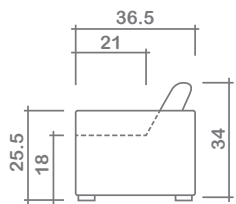

Kane Collection

Sofa

Arms Detachable: No

See Kane Sectional Planner for more components

Sofa Beds Available: Yes (*Dimensions vary to accommodate bed mechanism*)

GENERAL INFORMATION:

- *dye-lot of the actual fabric and the swatch may not be exact match
- *no zipper/inserts in fibre filled toss pillows
- *overall dimensions may vary +/- 1"
- *see fabric swatch for exact colour

SPECIFICATIONS:

- **Back:** Loose
- **Back Pillows:** Knife edge, piped, fibre fill
- **Body:** Top stitch on arms
- **Seat Cushions:** Box band, piped, 7" thick crown foam w/ polyester fibre wrap
- **Suspension:** Seat: Springs | Back: Webbing
- **Toss Pillows:** Piped, 18"x18", fibre fill

SOFABEDS:

- Overall height, seat height & arm height increases by 4"
- Overall depth of sofabed increases approximately 53" when opened

LEG:

Roscoe Dark