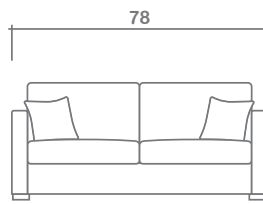

# Kane Collection

Top

Sofa Chaise w/ Reversible Ottoman

Sofa

Condo Sofa

Loveseat

Chair + 1/2

Chair

Ottoman

**Arms Detachable:** No

See Kane Sectional Planner for more components

**Sofa Beds Available:** Yes (*Dimensions vary to accommodate bed mechanism*)

**GENERAL INFORMATION:**

- \*dye-lot of the actual fabric and the swatch may not be exact match
- \*no zipper/inserts in fibre filled toss pillows
- \*overall dimensions may vary +/- 1"
- \*see fabric swatch for exact colour

**SPECIFICATIONS:**

- Back:** Loose
- Back Pillows:** Knife edge, piped, fibre fill
- Body:** Top stitch on arms
- Seat Cushions:** Box band, piped, 7" thick crown foam w/ polyester fibre wrap
- Suspension:** Seat: Springs | Back: Webbing
- Toss Pillows:** Piped, 18"x18", fibre fill

**SOFABEDS:**

- Overall height, seat height & arm height increases by 4"
- Overall depth of sofabed increases approximately 53" when opened

**LEG:**

Roscoe Dark