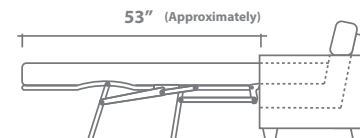

Ottoman

**Arms Detachable:** No

See Kane Sectional Planner for more components

**Sofa Beds Available:** Yes (*Dimensions vary to accommodate bed mechanism*)

**GENERAL INFORMATION:**

- \*dye-lot of the actual fabric and the swatch may not be exact match
- \*no zipper/inserts in fibre filled toss pillows
- \*overall dimensions may vary +/- 1"
- \*see fabric swatch for exact colour

**SPECIFICATIONS:**

- Back:** Loose
- Back Pillows:** Knife edge, piped, fibre fill
- Body:** Top stitch on arms
- Seat Cushions:** Box band, piped, 7" thick crown foam w/ polyester fibre wrap
- Suspension:** Seat: Springs | Back: Webbing
- Toss Pillows:** Piped, 18"x18", fibre fill

**SOFABEDS:**

- Overall height, seat height & arm height increases by 4"
- Overall depth of sofabed increases approximately 53" when opened

**LEG:**

Roscoe Dark