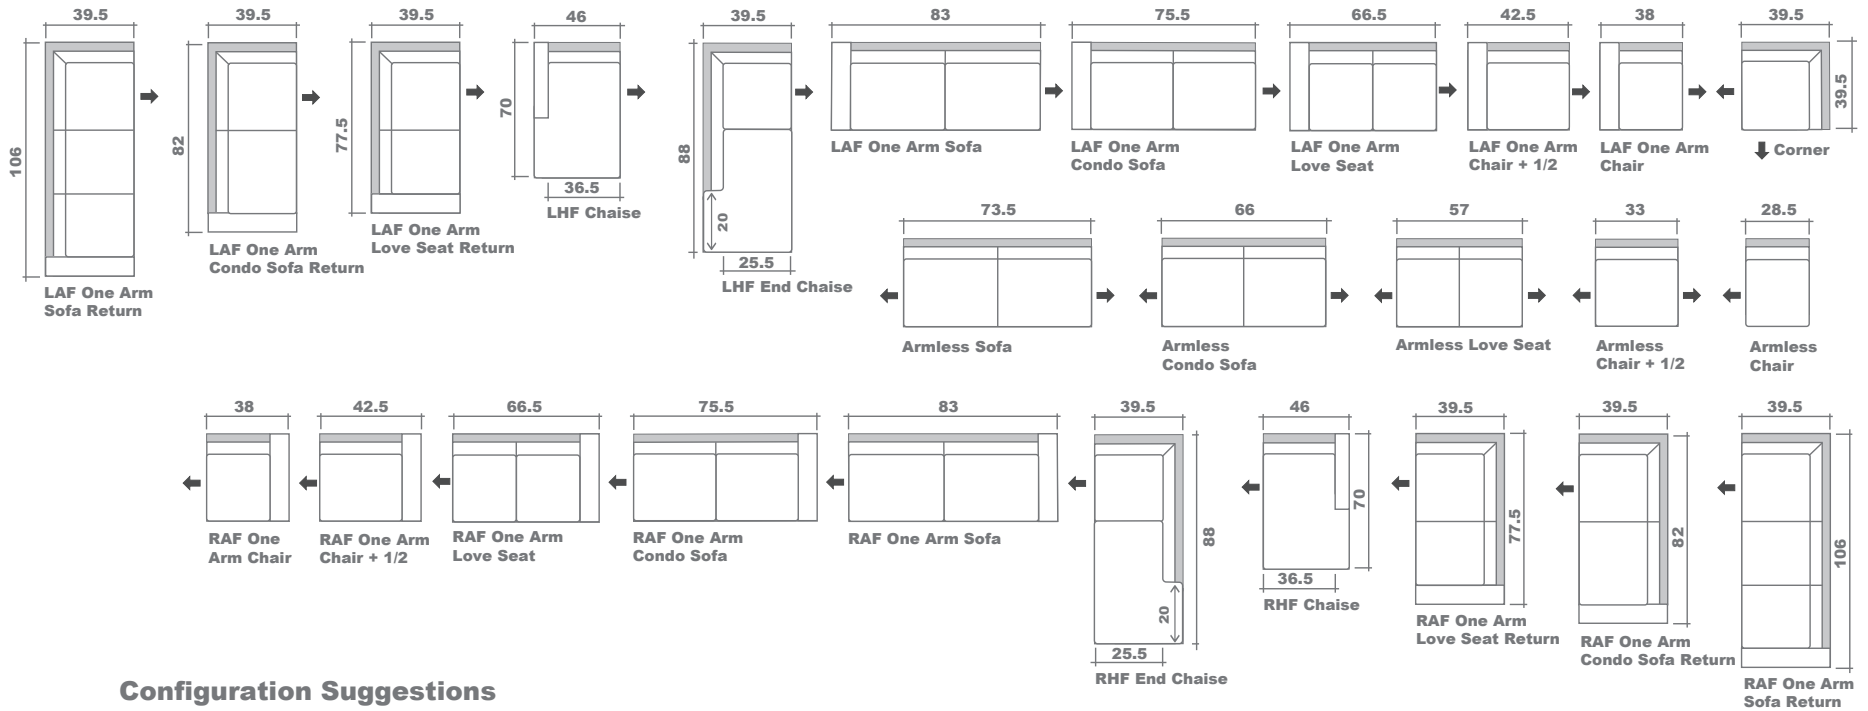

# Kam Sectional Planner

## Configuration Suggestions

### GENERAL INFORMATION:

- \*dye-lot of the actual fabric and the swatch may not be exact match
- \*no zipper/inserts in fibre filled toss pillows

- \*overall dimensions may vary +/- 1"
- \*see fabric swatch for exact colour