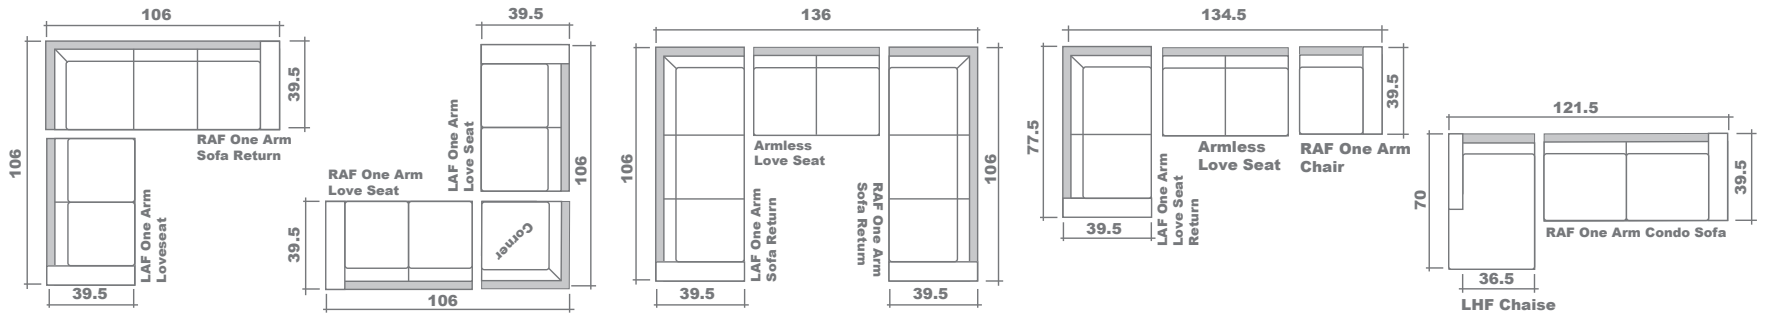

# Kam Sectional Planner

### GENERAL INFORMATION:

- \*dye-lot of the actual fabric and the swatch may not be exact match
- \*no zipper/inserts in fibre filled toss pillows

- \*overall dimensions may vary +/- 1"
- \*see fabric swatch for exact colour