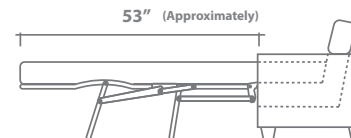

Kam Collection

Top
 Sofa Chaise w/ Reversible Ottoman

Arms Detachable: No

See Kam Sectional Planner for more components

Sofa Beds Available: Yes (*Dimensions vary to accommodate bed mechanism*)

GENERAL INFORMATION:

- *dye-lot of the actual fabric and the swatch may not be exact match
- *no zipper/inserts in fibre filled toss pillows
- *overall dimensions may vary +/- 1"
- *see fabric swatch for exact colour

SPECIFICATIONS:

- Back:** Loose
- Back Pillows:** Box band, top stitched, feather/fibre fill
- Body:** Top stitch Arms
- Seat Cushions:** Box band, top stitched, 4.5" thick foam core wrapped w/ feather/fibre blend
- Suspension:** Seat: Webbing | Back: Webbing
- Sectional Components & Sofa Chaise:**
 Seat: Webbing | Back: Webbing
- Toss Pillows:** Simple, 18" x 18", feather/fibre fill

SOFABEDS:

- Overall height, seat height & arm height increases by 2.75"
- Seat depth decreases by 4.5"
- Overall depth of sofabed increases approximately 53" when opened

LEG:

Hugo Dark