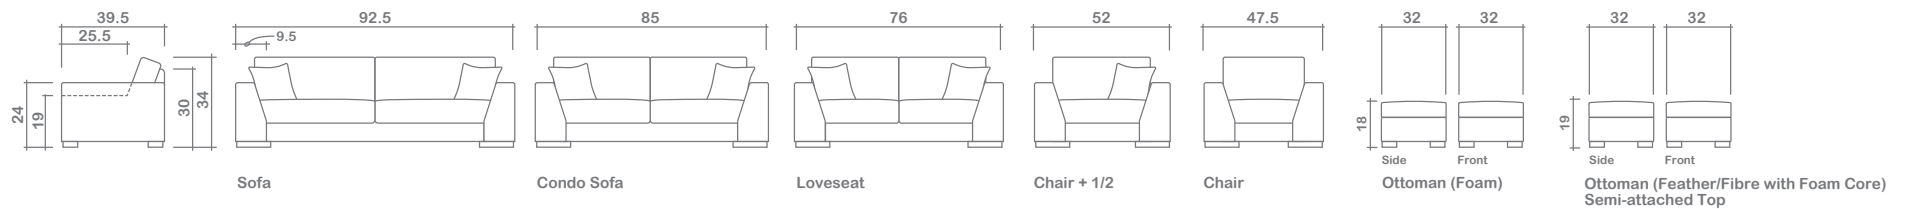

Kam Collection

Top
 Sofa Chaise w/ Reversible Ottoman

Arms Detachable: No

See Kam Sectional Planner for more components

Sofa Beds Available: Yes (*Dimensions vary to accommodate bed mechanism*)

GENERAL INFORMATION:

- *dye-lot of the actual fabric and the swatch may not be exact match
- *no zipper/inserts in fibre filled toss pillows
- *overall dimensions may vary +/- 1"
- *see fabric swatch for exact colour

SPECIFICATIONS:

- Back:** Loose
- Back Pillows:** Box band, top stitched, feather/fibre fill
- Body:** Top stitch Arms
- Seat Cushions:** Box band, top stitched, 4.5" thick foam core wrapped w/ feather/fibre blend
- Suspension:** Seat: Webbing | Back: Webbing
- Sectional Components & Sofa Chaise:**
 Seat: Webbing | Back: Webbing
- Toss Pillows:** Simple, 18" x 18", feather/fibre fill

SOFABEDS:

- Overall height, seat height & arm height increases by 2.75"
- Seat depth decreases by 4.5"
- Overall depth of sofabed increases approximately 53" when opened

LEG:

Hugo Dark