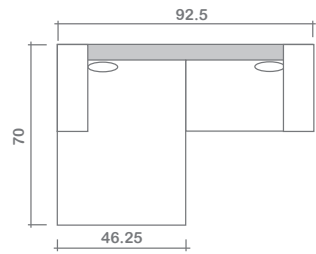

Kam Collection

Top
 Sofa Chaise w/ Reversible Ottoman

Arms Detachable: No

See Kam Sectional Planner for more components

Sofa Beds Available: Yes (*Dimensions vary to accommodate bed mechanism*)

GENERAL INFORMATION:

- *dye-lot of the actual fabric and the swatch may not be exact match
- *no zipper/inserts in fibre filled toss pillows
- *overall dimensions may vary +/- 1"
- *see fabric swatch for exact colour

SPECIFICATIONS:

- Back:** Loose
- Back Pillows:** Box band, top stitched, feather/fibre fill
- Body:** Top stitch Arms
- Seat Cushions:** Box band, top stitched, 4.5" thick foam core wrapped w/ feather/fibre blend
- Suspension:** Seat: Webbing | Back: Webbing
- Sectional Components & Sofa Chaise:**
 Seat: Webbing | Back: Webbing
- Toss Pillows:** Simple, 18" x 18", feather/fibre fill

SOFABEDS:

- Overall height, seat height & arm height increases by 2.75"
- Seat depth decreases by 4.5"
- Overall depth of sofabed increases approximately 53" when opened

LEG:

Hugo Dark