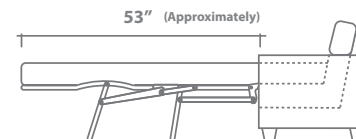

Juliet Collection

Top
 Sofa Chaise w/ Reversible Ottoman

Arms Detachable: No

Sofa Beds Available: Yes (Dimensions vary to accommodate bed mechanism)

GENERAL INFORMATION:

- *dye-lot of the actual fabric and the swatch may not be exact match
- *no zipper/inserts in fibre filled toss pillows
- *overall dimensions may vary +/- 1"
- *see fabric swatch for exact colour

SPECIFICATIONS:

- Back:** Loose
- Back Pillows:** Box band, simple, foam fill
- Body:** Simple
- Seat Cushions:** Box band, simple, 6" thick Foam w/ polyester fibre wrap
- Suspension:** Seat: Webbing | Back: Webbing
- Toss Pillows:** Simple, 18" X 18", fibre fill

SOFABEDS:

- Overall height, seat height & arm height increases by 3"
- Overall depth increases by 2.5"
- Overall depth of sofabed increases approximately 53" when opened

LEG:

Uptown Dark