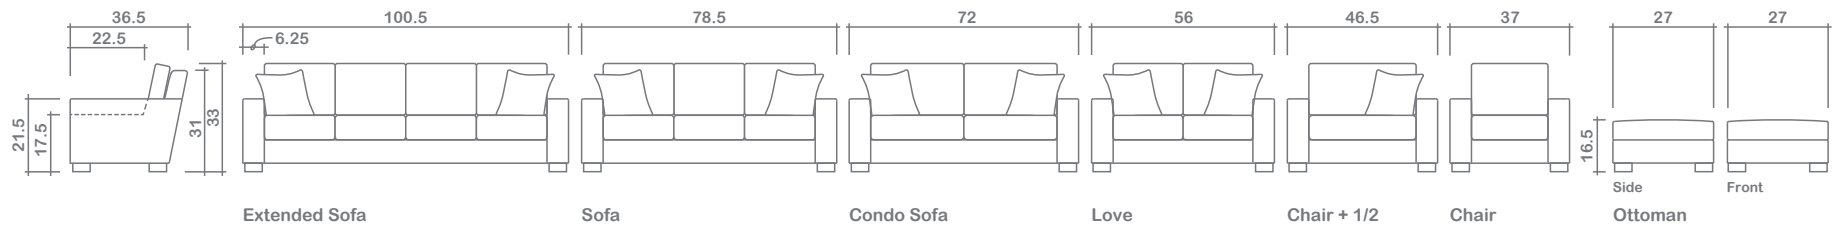

Juliet Collection

Top
 Sofa Chaise w/ Reversible Ottoman

Arms Detachable: No

Sofa Beds Available: Yes (Dimensions vary to accommodate bed mechanism)

GENERAL INFORMATION:

- *dye-lot of the actual fabric and the swatch may not be exact match
- *no zipper/inserts in fibre filled toss pillows
- *overall dimensions may vary +/- 1"
- *see fabric swatch for exact colour

SPECIFICATIONS:

- Back:** Loose
- Back Pillows:** Box band, simple, foam fill
- Body:** Simple
- Seat Cushions:** Box band, simple, 6" thick Foam w/ polyester fibre wrap
- Suspension:** Seat: Webbing | Back: Webbing
- Toss Pillows:** Simple, 18" X 18", fibre fill

SOFABEDS:

- Overall height, seat height & arm height increases by 3"
- Overall depth increases by 2.5"
- Overall depth of sofabed increases approximately 53" when opened

LEG:

Uptown Dark