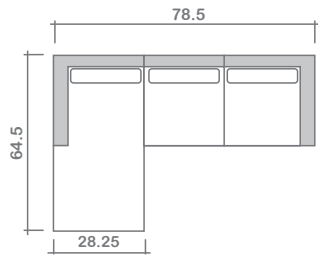

Juliet Collection

Top
 Sofa Chaise w/ Reversible Ottoman

Arms Detachable: No

Sofa Beds Available: Yes (Dimensions vary to accommodate bed mechanism)

GENERAL INFORMATION:

- *dye-lot of the actual fabric and the swatch may not be exact match
- *no zipper/inserts in fibre filled toss pillows
- *overall dimensions may vary +/- 1"
- *see fabric swatch for exact colour

SPECIFICATIONS:

- Back:** Loose
- Back Pillows:** Box band, simple, foam fill
- Body:** Simple
- Seat Cushions:** Box band, simple, 6" thick Foam w/ polyester fibre wrap
- Suspension:** Seat: Webbing | Back: Webbing
- Toss Pillows:** Simple, 18" X 18", fibre fill

SOFABEDS:

- Overall height, seat height & arm height increases by 3"
- Overall depth increases by 2.5"
- Overall depth of sofabed increases approximately 53" when opened

LEG:

Uptown Dark