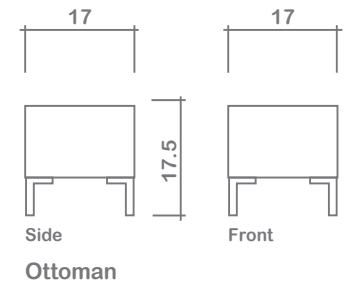

Jasper Ottoman

No other items available in this style

GENERAL INFORMATION:

- *dye-lot of the actual fabric and the swatch may not be exact match
- *overall dimensions may vary +/- 1"
- *see fabric swatch for exact colour

SPECIFICATIONS:

Body: Top stitch

LEG:

Legs: 5" Metal T - Black