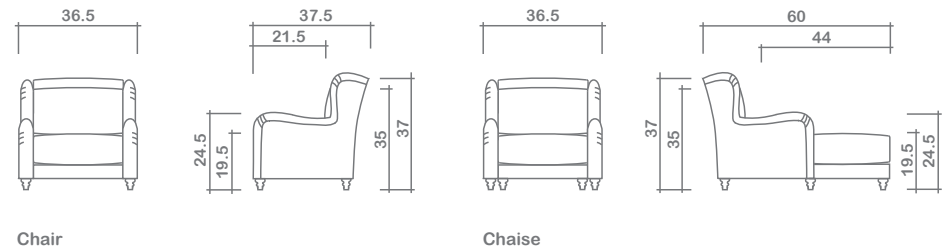

Jasmine Collection

GENERAL INFORMATION:

- *dye-lot of the actual fabric and the swatch may not be exact match
- *no zipper/inserts in fibre filled toss pillows
- *overall dimensions may vary +/- 1"
- *see fabric swatch for exact colour

SPECIFICATIONS:

- Back:** Loose
- Back Pillow:** Bull nose, simple stitch, fibre fill
- Body:** Simple stitch
- Seat Cushion:** Box band, simple stitch, 7" thick Crown Foam w/ polyester fibre wrap
- Suspension:** Seat: Springs | Back: Webbing