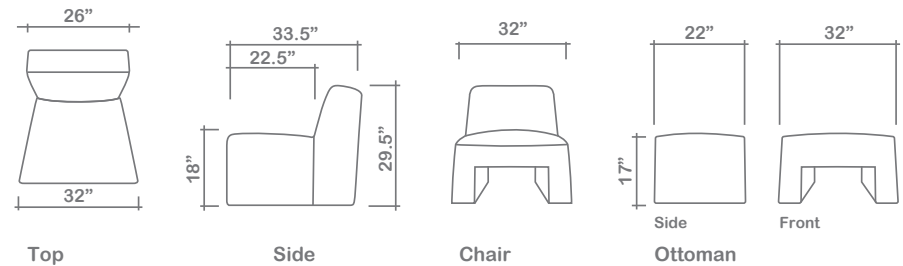

Janssen Chair

No other items available in this style

GENERAL INFORMATION:

- *dye-lot of the actual fabric and the swatch may not be exact match
- *no zipper/inserts in fibre filled toss pillows
- *overall dimensions may vary +/- 1"
- *see fabric swatch for exact colour

SPECIFICATIONS:

- Back:** Tight
- Body:** Top stitch on sides & outside back
- Seat Cushion:** Tight, 3" crown foam w/ polyester fibre wrap
- Suspension:** Seat: Springs | Back: Webbing

LEG:

Glides