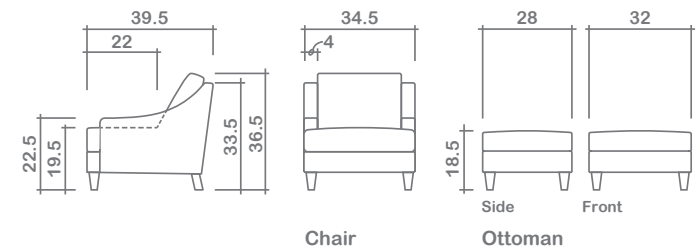

Janet Chair

Arms Detachable: No

No other items available in this style

GENERAL INFORMATION:

- *dye-lot of the actual fabric and the swatch may not be exact match
- *no zipper/inserts in fibre filled toss pillows
- *overall dimensions may vary +/- 1"
- *see fabric swatch for exact colour

SPECIFICATIONS:

- Back:** Loose
- Body Pillow:** Box band, piped, fibre fill
- Body:** Piping on arms
- Seat Cushion:** Box band, T-lug, 7" thick (foam core w/ fibre wrap)
- Suspension:** Seat: Springs | Back: Webbing

LEG:

- Front: Banff Dark
- Back: 5" Back Dark
- Ottoman: Banff Dark