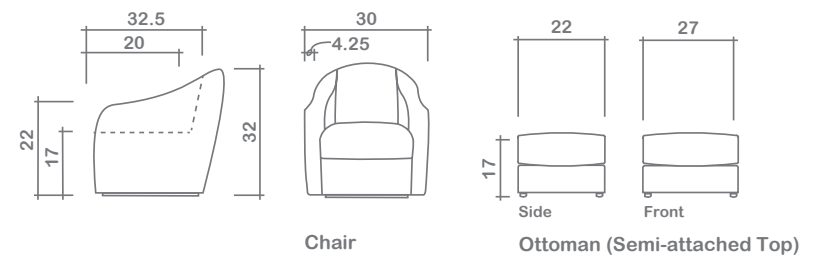

## Jake Chair

**\*Not available in vinyl or velvet fabrics\***

**Arms Detachable:** No

**No other items available in this style**

**GENERAL INFORMATION:**

- \*dye-lot of the actual fabric and the swatch may not be exact match
- \*no zipper/inserts in fibre filled toss pillows
- \*overall dimensions may vary +/- 1"
- \*see fabric swatch for exact colour

**SPECIFICATIONS:**

- Back:** Semi-attached
- Body:** Piping all around on arms & back
- Seat Cushion:** Semi-attached seat, 6" thick crown foam w/ polyester fibre wrap
- Suspension:** Seat: Springs | Back: Webbing

**LEG:**

Swivel Base

Ottoman: 1.5" Plastic Legs