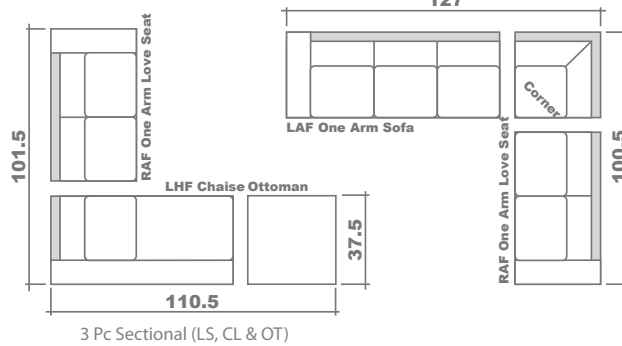

Jacob Sectional Planner

Configuration Suggestions

LAF One Arm Sofa, Corner & RAF One Arm Love Seat

GENERAL INFORMATION:

- *dye-lot of the actual fabric and the swatch may not be exact match
- *no zipper/inserts in fibre filled toss pillows

- *overall dimensions may vary +/- 1"
- *see fabric swatch for exact colour