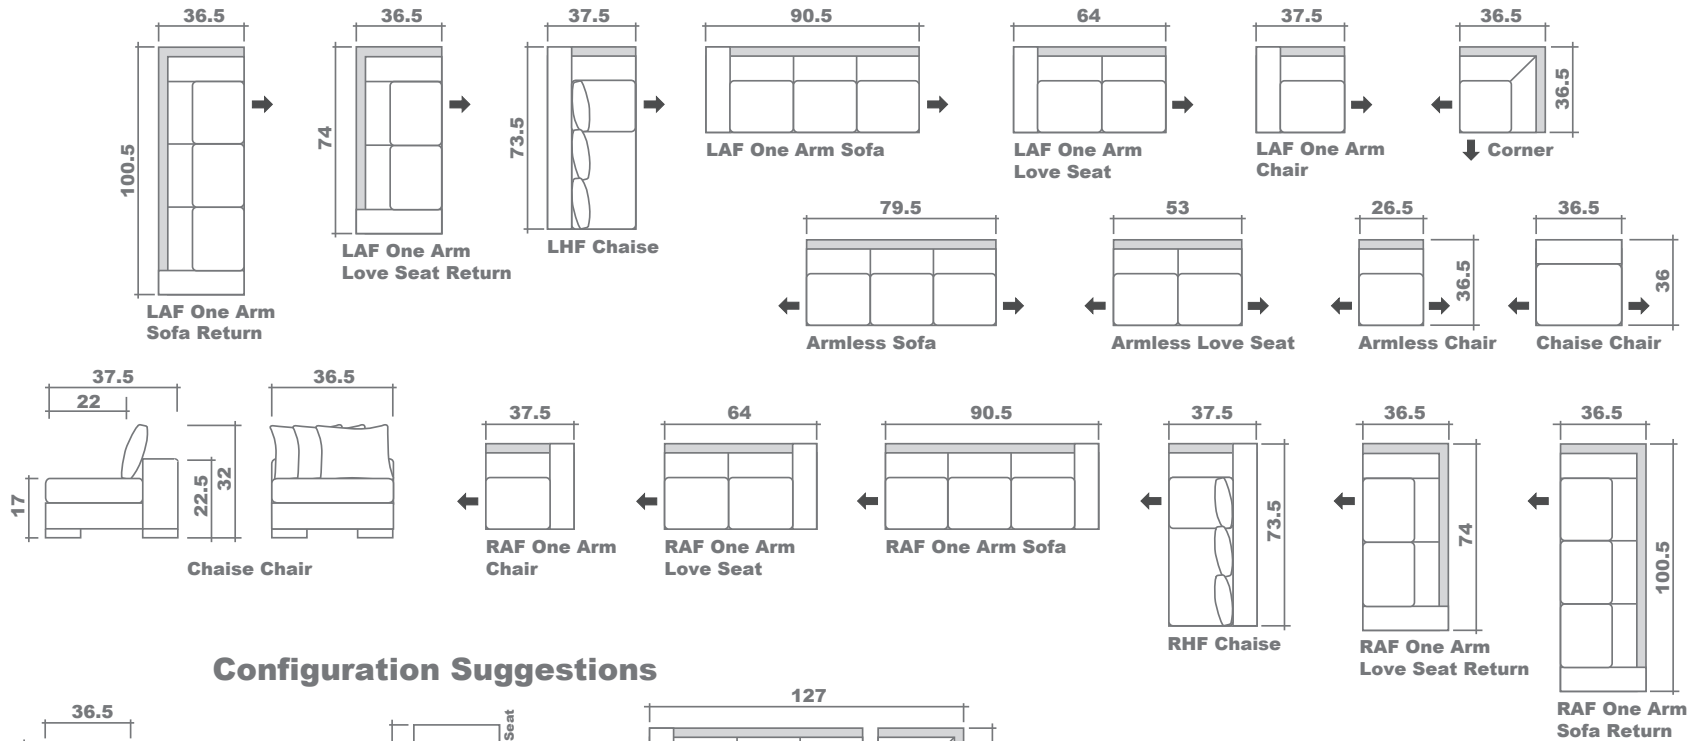

Jacob Sectional Planner

Configuration Suggestions

LAF One Arm Sofa, Corner & RAF One Arm Love Seat

GENERAL INFORMATION:

- *dye-lot of the actual fabric and the swatch may not be exact match
- *no zipper/inserts in fibre filled toss pillows

- *overall dimensions may vary +/- 1"
- *see fabric swatch for exact colour