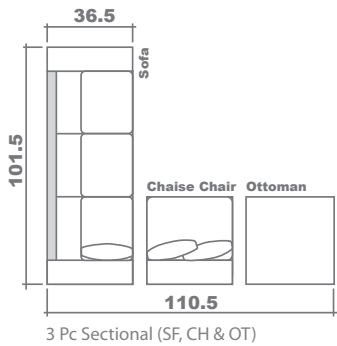

Jacob Sectional Planner

Configuration Suggestions

LAF One Arm Sofa, Corner & RAF One Arm Love Seat

GENERAL INFORMATION:

- *dye-lot of the actual fabric and the swatch may not be exact match
- *no zipper/inserts in fibre filled toss pillows

- *overall dimensions may vary +/- 1"
- *see fabric swatch for exact colour