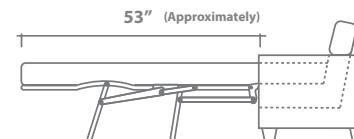

# Jacob Collection

3 Pc Sectional SF/CH/OT

**Arms Detachable:** Yes (Sofa only)

See Jacob Sectional Planner for more components

**Sofa Beds Available:** Yes (Dimensions vary to accommodate bed mechanism)

**GENERAL INFORMATION:**

- \*dye-lot of the actual fabric and the swatch may not be exact match
- \*no zipper/inserts in fibre filled toss pillows
- \*overall dimensions may vary +/- 1"
- \*see fabric swatch for exact colour

**SPECIFICATIONS:**

- Back:** Loose
- Back Pillows:** Bull nose, top stitch, fibre fill
- Chaise & Chaise Chair Side Pillows:** Simple, feather/fibre fill
- Body:** Top stitch
- Seat Cushions:** Box band, 6" thick Foam w/ polyester fibre wrap
- Suspension:** Seat: Webbing | Back: Webbing
- Toss Pillows:** Simple, 18" X 18", fibre fill

**SOFABEDS:**

- Overall height, seat height & arm height increases by 3.5"
- Overall depth increases by 1"
- Overall depth of sofabed increases approximately 53" when opened

**LEG:**

Hugo Dark