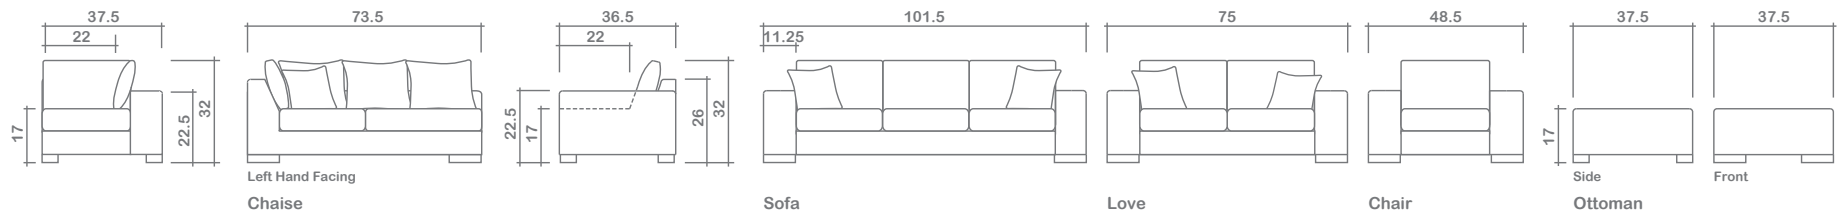

# Jacob Collection

3 Pc Sectional SF/CH/OT

**Arms Detachable:** Yes (Sofa only)

See Jacob Sectional Planner for more components

**Sofa Beds Available:** Yes (Dimensions vary to accommodate bed mechanism)

**GENERAL INFORMATION:**

- \*dye-lot of the actual fabric and the swatch may not be exact match
- \*no zipper/inserts in fibre filled toss pillows
- \*overall dimensions may vary +/- 1"
- \*see fabric swatch for exact colour

**SPECIFICATIONS:**

- Back:** Loose
- Back Pillows:** Bull nose, top stitch, fibre fill
- Chaise & Chaise Chair Side Pillows:** Simple, feather/fibre fill
- Body:** Top stitch
- Seat Cushions:** Box band, 6" thick Foam w/ polyester fibre wrap
- Suspension:** Seat: Webbing | Back: Webbing
- Toss Pillows:** Simple, 18" X 18", fibre fill

**SOFABEDS:**

- Overall height, seat height & arm height increases by 3.5"
- Overall depth increases by 1"
- Overall depth of sofabed increases approximately 53" when opened

**LEG:**

Hugo Dark