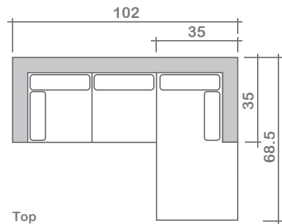

Jackson Collection

Top
One Arm Love/Chaise