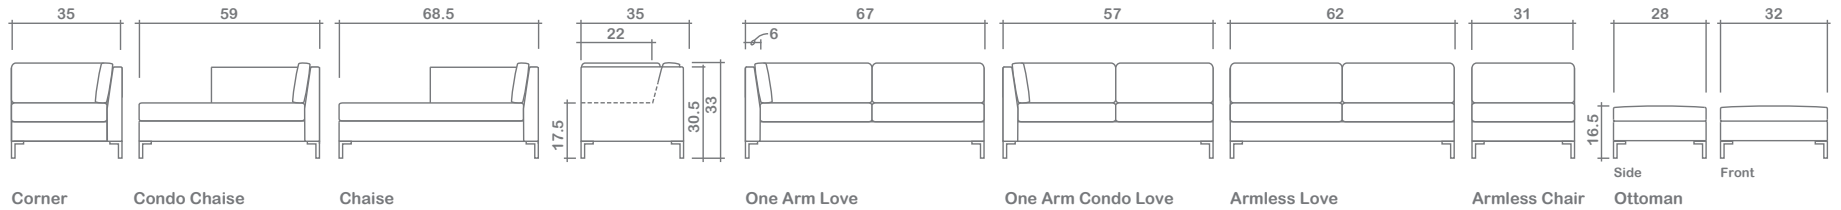

Jackson Collection

Top
 One Arm Love/Chaise

Arms Detachable: No

Sofa Beds Available: No

GENERAL INFORMATION:

- *dye-lot of the actual fabric and the swatch may not be exact match
- *no zipper/inserts in fibre filled toss pillows
- *overall dimensions may vary +/- 1"
- *see fabric swatch for exact colour

SPECIFICATIONS:

- Back:** Loose
- Back Pillows:** Bull nose, simple, fibre fill
- Body:** Simple stitching
- Seat Cushions:** Box band, simple, 4.5" thick Foam w/ polyester fibre wrap
- Suspension:** Seat: Webbing | Back: Webbing
- Toss Pillows:** N/A

LEG:

Sleek 6" Chrome