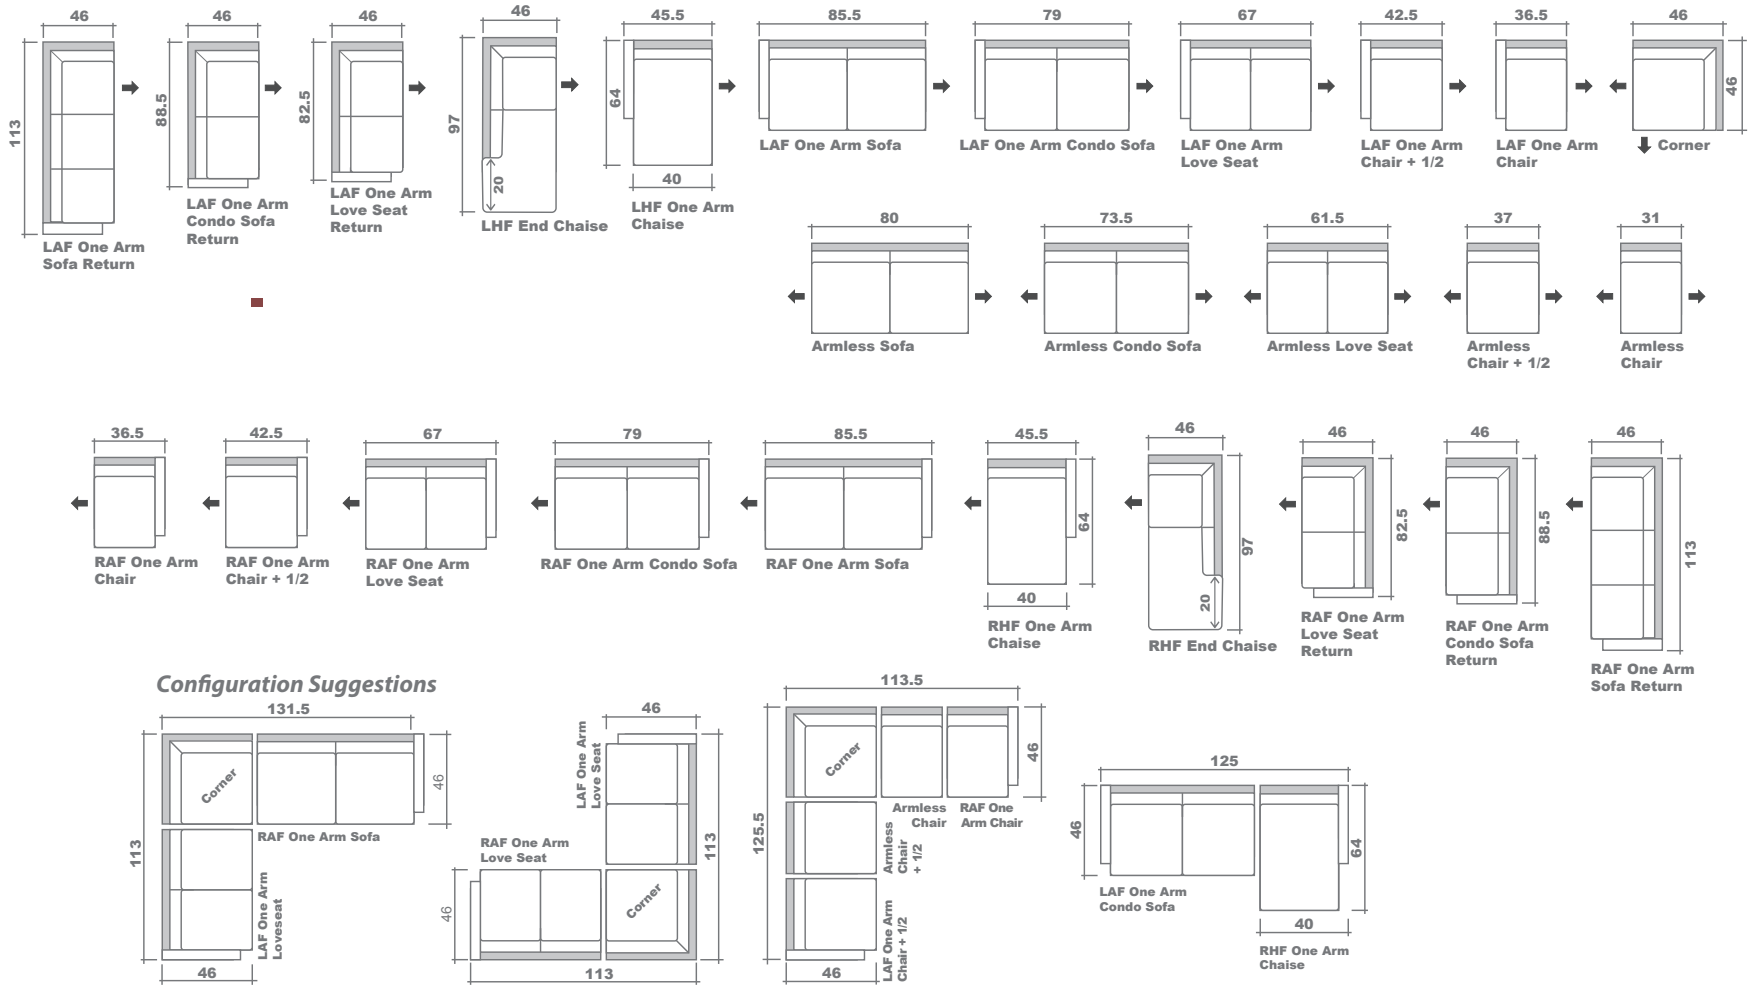

Isaac Sectional Planner

GENERAL INFORMATION:

- *dye-lot of the actual fabric and the swatch may not be exact match
- *no zipper/inserts in fibre filled toss pillows

- *overall dimensions may vary +/- 1"
- *see fabric swatch for exact colour
- *alligator clips not available