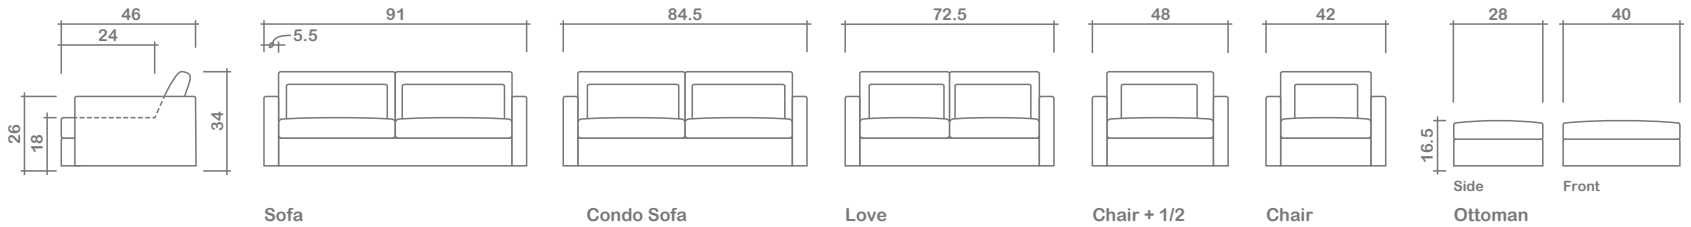

Isaac Collection

Top
 Sofa/Chaise

Arms Detachable: No

See Isaac Sectional Planner for more components

Sofa Beds Available: No

GENERAL INFORMATION:

- *dye-lot of the actual fabric and the swatch may not be exact match
- *no zipper/inserts in fibre filled toss pillows
- *overall dimensions may vary +/- 1"
- *see fabric swatch for exact colour

SPECIFICATIONS:

- Back:** Loose
- Back Pillows:** Main back pillow & secondary back pillow - knife edge, fibre fill
- Body:** Top stitch
- Seat Cushions:** Box band, top stitch, 7" thick crown foam w/ polyester fibre wrap
- Suspension:** Seat: Webbing | Back: Webbing