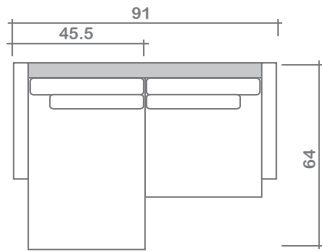

Isaac Collection

Top
 Sofa/Chaise

Arms Detachable: No

See Isaac Sectional Planner for more components

Sofa Beds Available: No

GENERAL INFORMATION:

- *dye-lot of the actual fabric and the swatch may not be exact match
- *no zipper/inserts in fibre filled toss pillows
- *overall dimensions may vary +/- 1"
- *see fabric swatch for exact colour

SPECIFICATIONS:

- Back:** Loose
- Back Pillows:** Main back pillow & secondary back pillow - knife edge, fibre fill
- Body:** Top stitch
- Seat Cushions:** Box band, top stitch, 7" thick crown foam w/ polyester fibre wrap
- Suspension:** Seat: Webbing | Back: Webbing