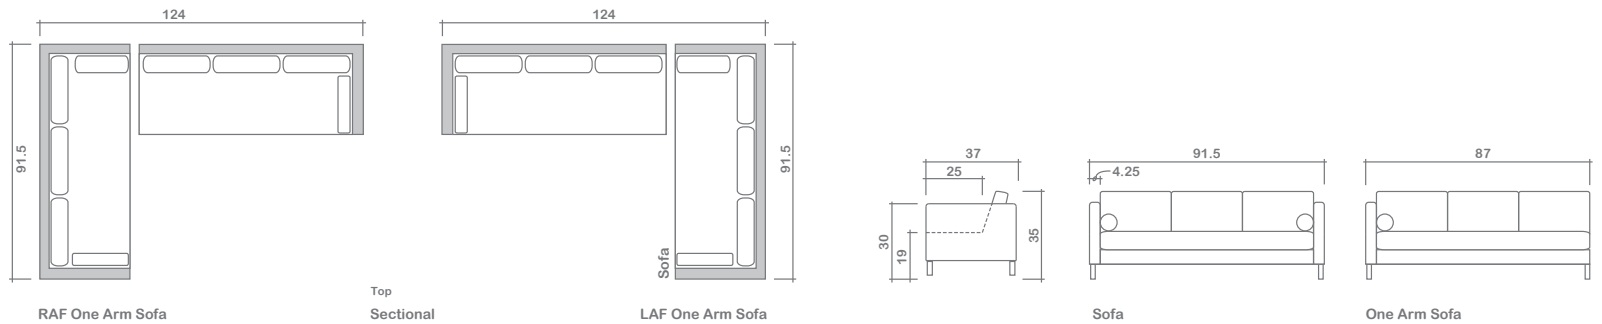

Hutton II Sectional

Arms Detachable: No

Sofa Beds Available: No

GENERAL INFORMATION:

- *dye-lot of the actual fabric and the swatch may not be exact match
- *no zipper/inserts in fibre filled toss pillows
- *overall dimensions may vary +/- 1"
- *see fabric swatch for exact colour

SPECIFICATIONS:

- Back:** Loose
- Back Pillows:** Box band, top stitch, fibre fill
- Body:** Top stitch
- Seat Cushions:** Box band, bench, top stitch, 7" thick Crown Foam w/ polyester fibre wrap
- Suspension:** Seat: Springs
- Toss Pillows:** Bolster, 8" dia X 20", top stitch, foam fill

LEG:

Sleek 6" Black