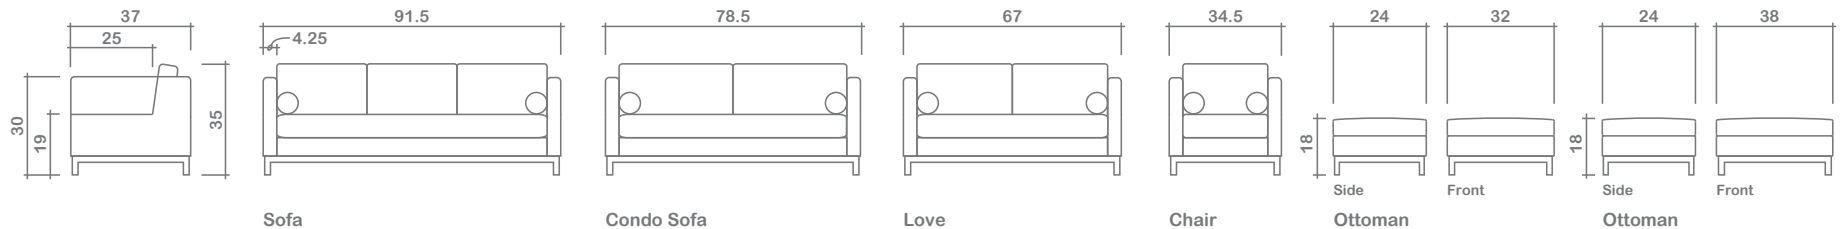

Hutton II Collection

Arms Detachable: No

See Hutton Sectional Page for more components

Sofa Beds Available: No

GENERAL INFORMATION:

- *dye-lot of the actual fabric and the swatch may not be exact match
- *no zipper/inserts in fibre filled toss pillows
- *overall dimensions may vary +/- 1"
- *see fabric swatch for exact colour

SPECIFICATIONS:

- Back:** Loose
- Back Pillows:** Box band, top stitch, fibre fill
- Body:** Top stitch
- Seat Cushion:** Box band, bench, top stitch, 7" thick Crown Foam w/ polyester fibre wrap
- Suspension:** Seat: Springs
- Toss Pillows:** Bolster, 8" dia X 20", top stitch, foam fill

LEG:

Sleek 6" Black