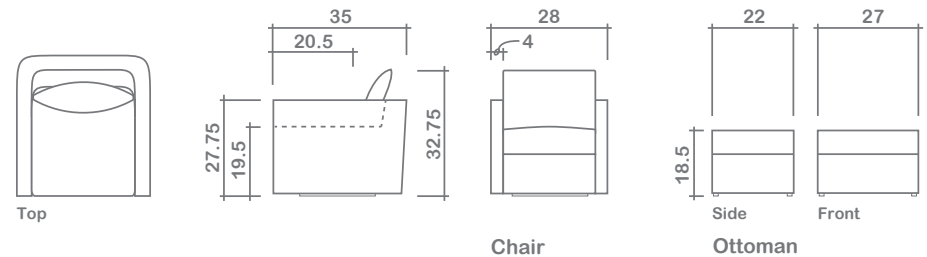

Hopper Swivel Chair

Arms Detachable: No

No other items available in this style

GENERAL INFORMATION:

- *dye-lot of the actual fabric and the swatch may not be exact match
- *no zipper/inserts in fibre filled toss pillows
- *overall dimensions may vary +/- 1"
- *see fabric swatch for exact colour

SPECIFICATIONS:

- Back:** Loose
- Back Pillow:** Knife edge, piped, fibre fill
- Body Piping:** Arms & back
- Seat Cushion:** Box band, piped, 7.5" thick Crown Foam w/ polyester fibre wrap
- Suspension:** Seat: Springs | Back: Springs

LEG:

Swivel Base

Ottoman: Knock-in 1.5"