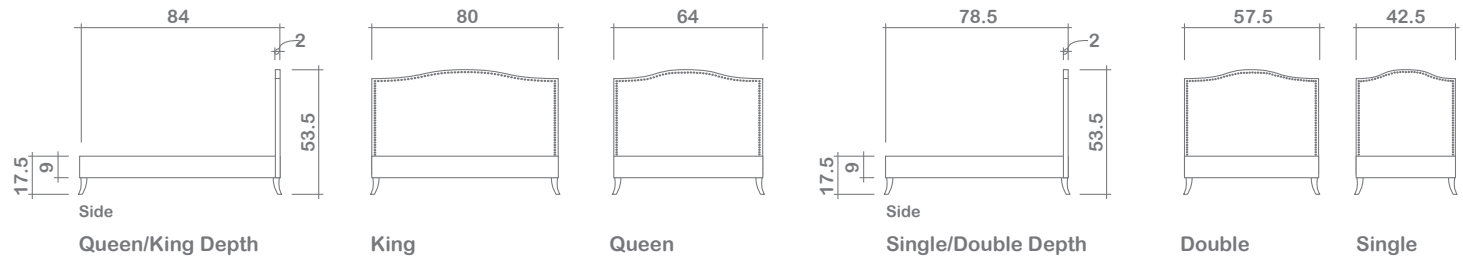

# Holt Bed

**King, Queen & Double Sizes:** Folding (2 halves) metal frame w/ wood slats | **Single Size:** Single piece metal frame w/ wood slats | **Also Available:** Beds with storage (*Dimensions vary to accommodate lift*)

**GENERAL INFORMATION:**

- \*dye-lot of the actual fabric and the swatch may not be exact match
- \*height from top of siderails to top of slats is 2.5"
- \*overall dimensions may vary +/- 1"
- \*see fabric swatch for exact colour

**SPECIFICATIONS:**

- Body Piping:** Double piping on rails & footboard
- Headboard:** Nailheads on front, medium size, chrome stain (single row)

**ASSEMBLY COMPONENTS:**

- Footboard • Headboard • Siderails w/ hardware
- Metal frame w/ slats • Legs

**LEG:**

Pheobe Dark

Centre leg on slat frame:  
 Metal 13.5" Black