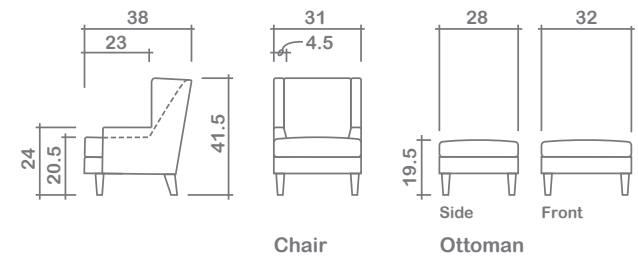

Henry Wing Chair

Arms Detachable: No

No other items available in this style

GENERAL INFORMATION:

- *dye-lot of the actual fabric and the swatch may not be exact match
- *no zipper/inserts in fibre filled toss pillows
- *overall dimensions may vary +/- 1"
- *see fabric swatch for exact colour

SPECIFICATIONS:

- Back:** Tight
- Body:** Piping on outside arms & wings, and around base
- Seat Cushion:** Box band, T-lugs, piped, 7" thick Crown Foam w/ polyester fibre wrap
- Suspension:** Seat: Springs | Back: Springs