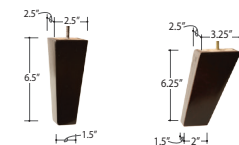

LEG:

- Front: Mckenna Dark
- Back: Slim Dark
- Ottoman: Mckenna Dark

Mckenna Dark   Slim Dark