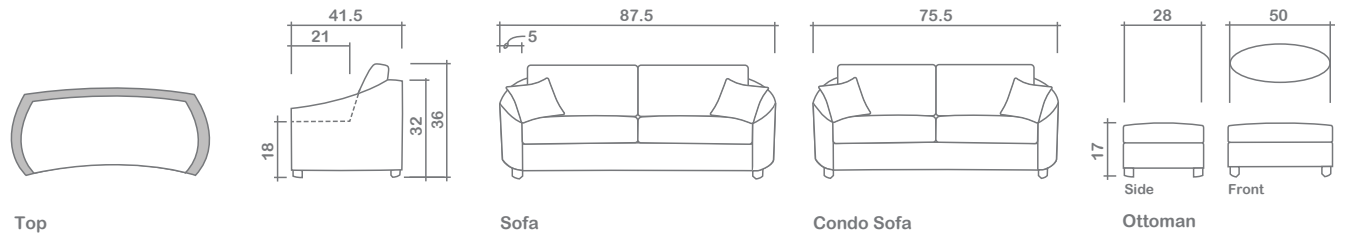

Haze Collection

Not available in vinyl or velvet fabrics

Arms Detachable: No

No other items available in this style

GENERAL INFORMATION:

- *dye-lot of the actual fabric and the swatch may not be exact match
- *no zipper/inserts in fibre filled toss pillows
- *overall dimensions may vary +/- 1"
- *see fabric swatch for exact colour

SPECIFICATIONS:

- Back:** Loose
- Back Pillows:** Knife edge, simple, fibre fill
- Body:** Back double top stitch
- Seat Cushion:** Box band, double top stitch, 6" thick foam w/ double polyester fibre wrap
- Suspension:** Seat: Springs | Back: Webbing
- Toss pillows:** 18"x 18", simple, fibre fill